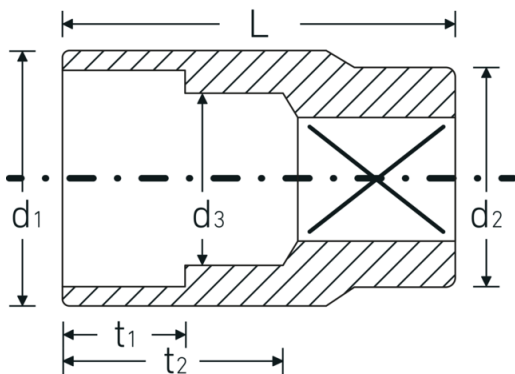

Sockets 1/2", metric

50

Product no. **03010024**
GTIN **4018754005321**
Model **50 24**

Label. 1/2 " Socket Wrench size 24mm L.42mm

Technical Drawing.

Technical Attributes.

Drive profile	bi-hex AS-Drive®
Internal square drive (inch)	1/2 "
d1	32 mm
d2	26 mm
d3	21 mm
DIN	DIN 3124 / ISO 2725-1, DIN EN 3709, ASME B 107.5 M
Length mm (L)	42 mm
Width across flats [mm]	24 mm