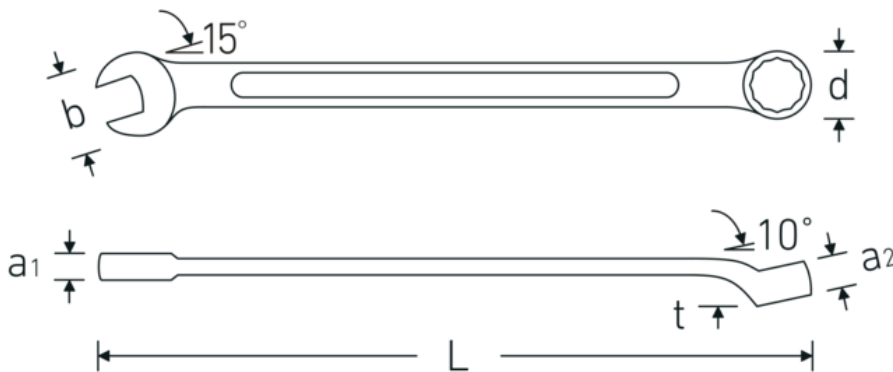

Combination wrench OPEN BOX,
metric, long

OPEN BOX 14

Product no. 40101919
GTIN 4018754019274
Model OPEN BOX 14 19

Label. Combination wrench Wrench size 19 mm L.265mm

Technical Drawing.

Technical Attributes.

a1	8 mm
a2	13 mm
Width mm (b)	39,5 mm
d	27 mm
DIN	DIN 3113 Form B
Length mm (L)	265 mm
Jaw angle	15 °
Wrench width 1 [mm]	19 mm
Ring position	10 °

Logistics data.

Depth mm (IFS)	265
Width mm (IFS)	40
Height mm (IFS)	20
Length (packed, mm)	300
Width (packed, mm)	83
Height (packed, mm)	55
Volume (packed, dm3)	1.3695 dm3
Product no.	40101919
Weight (gross, kg)	1,980

Wrench width 2 [mm]	19 mm	Weight PAP (kg)	0,000
t	18 mm	Weight PVC (kg)	0,014
		GTIN	4018754019274
		Country of origin	GERMANY
		Region of origin	Nordrhein-Westfalen
		WEEE/ElektroG	nicht ear-pflichtig
		Customs tariff no.	82041100
		Packing standard	10
		Weight	190 g