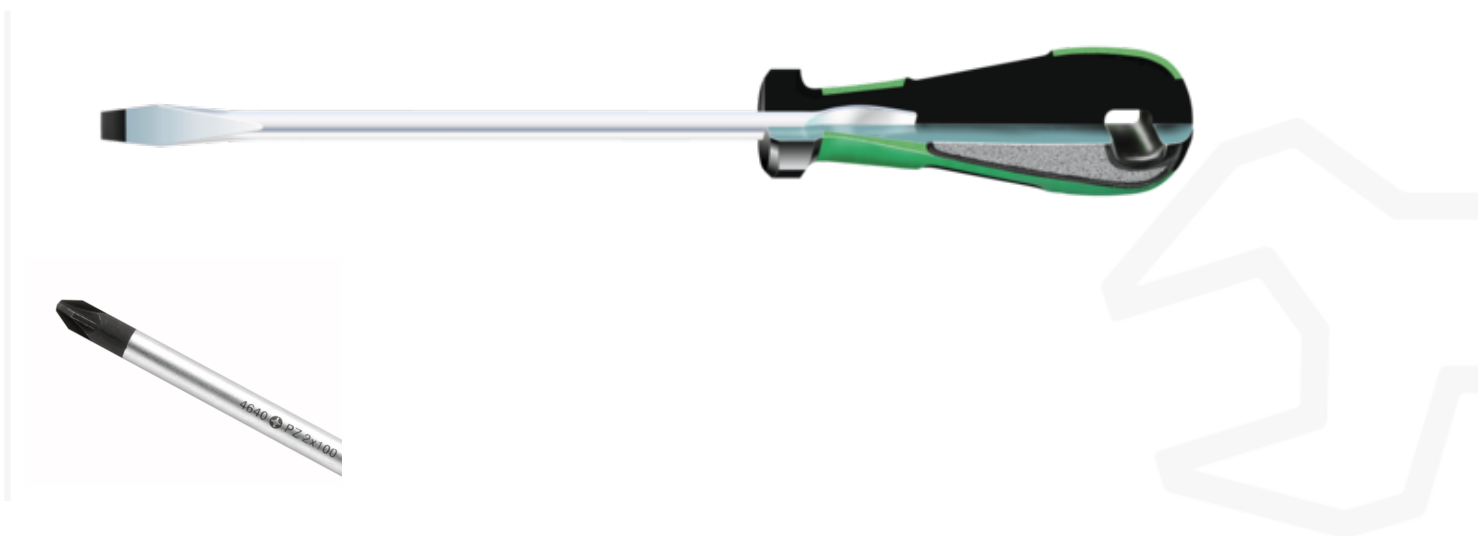

Product highlights.

Technical Drawing.