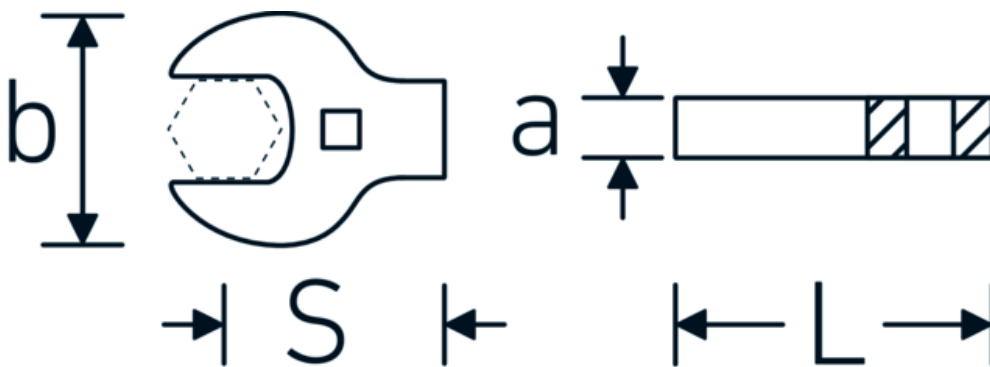

CROW-FOOT wrench heavy-duty, inch
540a HD

Product no. **02501056**
GTIN **4018754198146**
Model **540A HD SW 1.1/4**

Label. 3/8 " CROW-FOOT wrench heavy-duty Wrench size 1 1/4" L.62mm

Technical Drawing.

Technical Attributes.

a	11 mm
Internal square drive (inch)	3/8 "
Width mm (b)	60 mm

Logistics data.

Depth mm (IFS)	55
Width mm (IFS)	62
Height mm (IFS)	10

Length mm (L)	62 mm	Length (packed, mm)	55
S	36,8 mm	Width (packed, mm)	62
Wrench size [inch]	1 1/4 "	Height (packed, mm)	10
		Volume (packed, dm3)	0.0341 dm3
		Product no.	02501056
		Weight (gross, kg)	0,153
		Weight PAP (kg)	0,000
		Weight PVC (kg)	0,004
		GTIN	4018754198146
		Country of origin	GERMANY
		Region of origin	Nordrhein-Westfalen
		WEEE/ElektroG	nicht ear-pflichtig
		Customs tariff no.	82042000
		Packing standard	1
		Weight	153 g