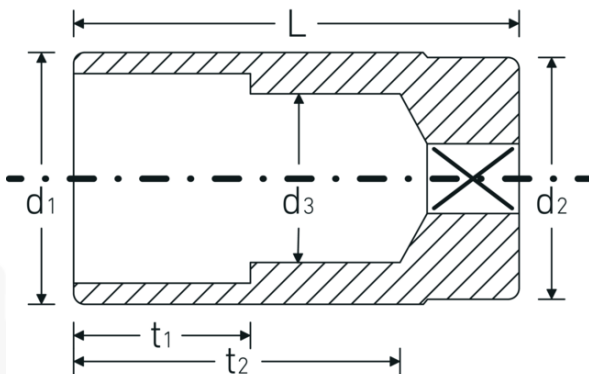

Socket

46a

Product no. **02420038**
GTIN **4018754004379**
Model **46 A 11/16**

Label. 3/8 " Socket Spanner size 11/16" L.65mm

- Features.**
- Long
 - ASME B 107.1, Fed. Spec. GGG-W-641, SAE AS 954-E
 - HPQ® heavy-duty steel, chrome-plated

Advantages.

Long

Technical Drawing.

Technical Attributes.

Drive profile bi-hex AS-Drive®

Logistics data.

Depth mm (IFS) 65

Internal square drive (inch)	3/8 "	Width mm (IFS)	24
d1	23,4 mm	Height mm (IFS)	24
d2	21,5 mm	Length (packed, mm)	121
d3	16,3 mm	Width (packed, mm)	68
Length mm (L)	65 mm	Height (packed, mm)	25
Spanner size [inch]	11/16 "	Volume (packed, dm3)	0.2057 dm3
t1	30 mm	Art. no.	02420038
t2	52,5 mm	Weight (gross, kg)	0,490
		Weight PAP (kg)	0,000
		Weight PVC (kg)	0,006
		GTIN	4018754004379
		Country of origin	GERMANY
		Region of origin	Nordrhein-Westfalen
		WEEE/ElektroG	nicht ear-pflichtig
		Customs tariff no.	82042000
		Packing standard	5
		Weight	114 g