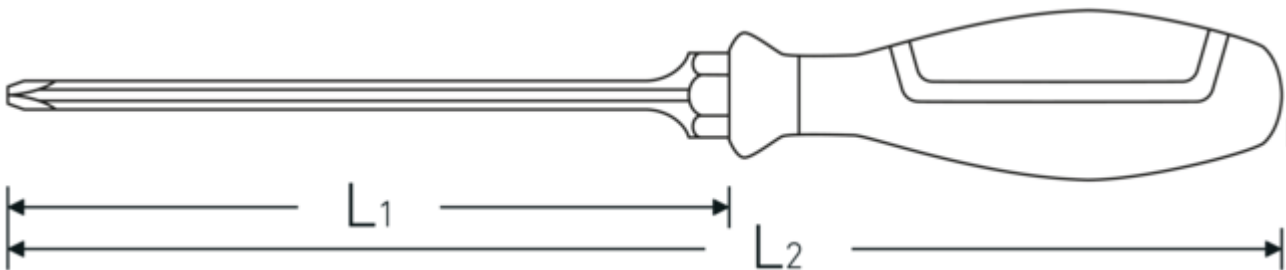

## VDE PHILLIPS® screwdriver PH

**4666 VDE**

Product no. **46663001**  
 GTIN **4018754338139**  
 Model **4666 VDE 1 KREUZ-SCHLITZSCHRAUBENDREHER**

**Label.**

VDE cross-head screwdriver PH DRALL+ Size PH1 L.80mm

### Technical Drawing.

### Technical Attributes.

DIN	DIN EN 60900
Size of output profile	PH1
L1	80 mm
L2	185 mm

### Logistics data.

Depth mm (IFS)	185
Width mm (IFS)	25
Height mm (IFS)	25
Length (packed, mm)	205
Width (packed, mm)	110
Height (packed, mm)	62
Volume (packed, dm3)	1.3981 dm3
Product no.	46663001
Weight (gross, kg)	0,526
Weight PAP (kg)	0,082
Weight PVC (kg)	0,000