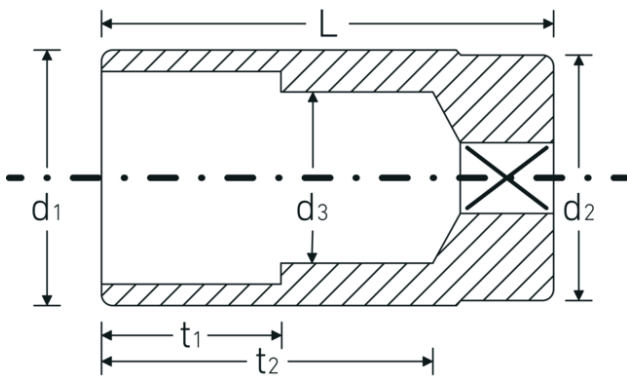

Sockets 1/2", inch, extra deep

51a

Product no. **03420046**
GTIN **4018754008087**
Model **51 A 15/16**

Label. 1/2 " Socket Wrench size 15/16" L.83mm

Technical Drawing.

Technical Attributes.

Drive profile	bi-hex AS-Drive®
Internal square drive (inch)	1/2 "
d1	32 mm
d2	30 mm
d3	22,6 mm
Length mm (L)	83 mm
Wrench size [inch]	15/16 "
t1	35 mm
t2	65,7 mm

Logistics data.

Depth mm (IFS)	83
Width mm (IFS)	32
Height mm (IFS)	32
Length (packed, mm)	164
Width (packed, mm)	84
Height (packed, mm)	64
Volume (packed, dm3)	0.881664 dm3
Product no.	03420046
Weight (gross, kg)	1,225

Variants.

Product no.	Model no. (ERP)	Description	GTIN
03420024	51 A 3/8	1/2 " Socket Wrench size 3/8" L.83mm	4018754127108
03420028	51 A 7/16	1/2 " Socket Wrench size 7/16" L.83mm	4018754127115
03420032	51 A 1/2	1/2 " Socket Wrench size 1/2" L.83mm	4018754008025
03420034	51 A 9/16	1/2 " Socket Wrench size 9/16" L.83mm	4018754008032
03420036	51 A 5/8	1/2 " Socket Wrench size 5/8" L.83mm	4018754008049
03420038	51 A 11/16	1/2 " Socket Wrench size 11/16" L.83mm	4018754008056
03420040	51 A 3/4	1/2 " Socket Wrench size 3/4" L.83mm	4018754008063
03420042	51 A 13/16	1/2 " Socket Wrench size 13/16" L.83mm	4018754127122
03420044	51 A 7/8	1/2 " Socket Wrench size 7/8" L.83mm	4018754008070
03420046	51 A 15/16	1/2 " Socket Wrench size 15/16" L.83mm	4018754008087
03420048	51 A 1	1/2 " Socket Wrench size 1" L.83mm	4018754008094
03420050	51 A 1 1/16	1/2 " Socket Wrench size 1 1/16" L.83mm	4018754008100
03420052	51 A 1 1/8	1/2 " Socket Wrench size 1 1/8" L.83mm	4018754008117
03420054	51 A 1 3/16	1/2 " Socket Wrench size 1 3/16" L.83mm	4018754127139
03420056	51 A 1 1/4	1/2 " Socket Wrench size 1 1/4" L.83mm	4018754127146
03420058	51 A 1 5/16	1/2 " Socket Wrench size 1 5/16" L.83mm	4018754127153
03420060	51 A 1 3/8	1/2 " Socket Wrench size 1 3/8" L.83mm	4018754127160
03420062	51 A 1 7/16	1/2 " Socket Wrench size 1 7/16" L.83mm	4018754127177
03420064	51 A 1 1/2	1/2 " Socket Wrench size 1 1/2" L.83mm	4018754127184