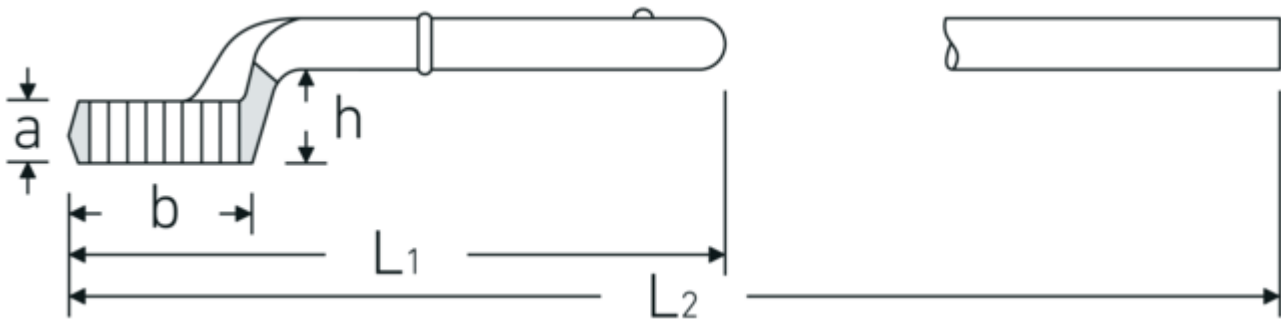

Heavy duty ring wrench

5

Product no. **42020060**
GTIN **4018754023561**
Model **5 60**

Label. Heavy duty ring wrench Wrench size 60mm L.345mm

Technical Drawing.

Technical Attributes.

a	30,5 mm
Width mm (b)	90 mm
for no.	4
Height mm (h)	49 mm
L1	345 mm
L2	1050 mm
Wrench width 1 [mm]	60 mm

Logistics data.

Depth mm (IFS)	348
Width mm (IFS)	90
Height mm (IFS)	73
Length (packed, mm)	348
Width (packed, mm)	90
Height (packed, mm)	73
Volume (packed, dm3)	2.28636 dm3
Product no.	42020060
Weight (gross, kg)	2,275
Weight PAP (kg)	0,000