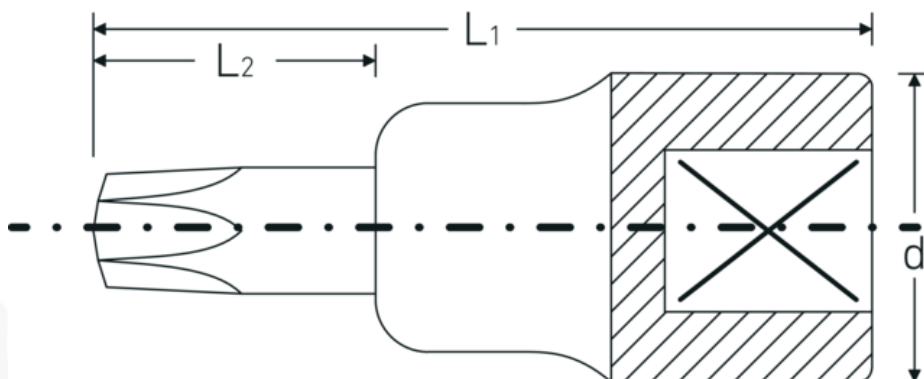

## Screwdriver socket

54TX

Product no. **03100055**  
GTIN **4018754006717**  
Model **54 TX T 55**

**Label.** 1/2 " Screwdriver socket L.58mm

**Features.**

- for inside TORX® screws
- Chrome Alloy Steel, chrome plated

## Technical Drawing.

## Technical Attributes.

Drive profile TORX®  
Internal square drive (inch) 1/2 "

## Logistics data.

Depth mm (IFS) 58  
Width mm (IFS) 24

<b>d</b>	23,7 mm	<b>Height mm (IFS)</b>	24
<b>Size of output profile</b>	T55	<b>Length (packed, mm)</b>	130
<b>L1</b>	58 mm	<b>Width (packed, mm)</b>	70
<b>L2</b>	18 mm	<b>Height (packed, mm)</b>	24
		<b>Volume (packed, dm3)</b>	0.2184 dm3
		<b>Art. no.</b>	03100055
		<b>Weight (gross, kg)</b>	0,564
		<b>Weight PAP (kg)</b>	0,000
		<b>Weight PVC (kg)</b>	0,006
		<b>GTIN</b>	4018754006717
		<b>Country of origin</b>	GERMANY
		<b>Region of origin</b>	Nordrhein-Westfalen
		<b>WEEE/ElektroG</b>	nicht ear-pflichtig
		<b>Customs tariff no.</b>	82042000
		<b>Packing standard</b>	5
		<b>Weight</b>	110 g