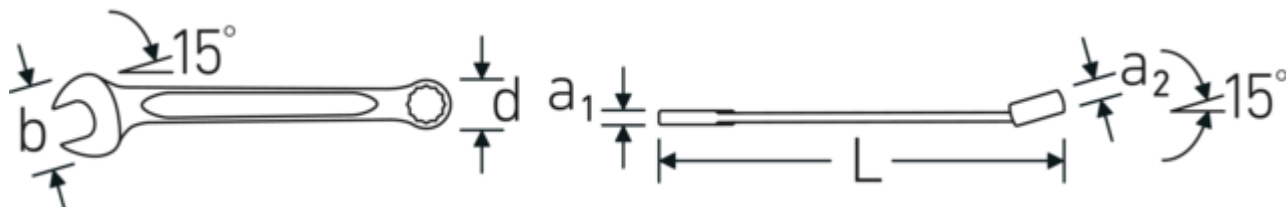

Technologies and features.

Double T-profile

Our combination and ring spanners have an additional recess in the middle of the tool. Similar to the principle of a double T-beam, this provides a tremendous load capacity and maximum strength whilst reducing weight.

Offset Shaft Design

Our spanners are specially designed with additional reinforcement in the load zones where the greatest amount of force is transmitted - namely where the jaw meets the shank - in order to prevent deformation.

Technical Attributes.

a1	5,3 mm
a2	8,5 mm
Drive profile	bi-hex AS-Drive®
Width mm (b)	28 mm
d	17,8 mm
DIN	DIN 3113 Form A / ISO 7738 Form A
Length mm (L)	140 mm
Jaw angle	15 °
Spanner width 1 [mm]	12 mm
Ring position	15 °
Spanner width 2 [mm]	12 mm
t	10 mm