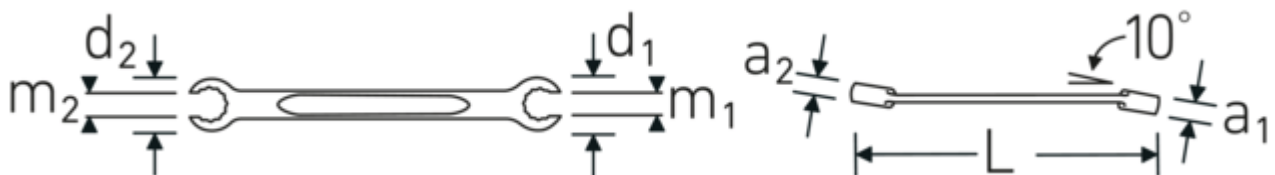

### OPEN RING 24

Product no. 41082224  
GTIN 4018754021994  
Model OPEN RING 24 22 x 24

**Label.** Double-ended ring spanner, angled Spanner size 22 x 24 mm L.245mm

- Features.**
- metric width across flats
  - 10° angled
  - with bi-hex
  - DIN 3118/ISO 3318
  - sturdy, slim and lightweight design
  - extremely resilient and durable
  - STAHLWILLE round finish for a pleasant, non-slip feel
  - drop-forged, hardened and cooled in an oil bath
  - Chrome-Alloy-Steel, chrome-plated

## Advantages.

With bi-hexagon

## Technical Attributes.

a1	15 mm
a2	16 mm
Drive profile	bi-hex AS-Drive®
d1	37 mm
d2	40,5 mm
DIN	DIN 3118 / ISO 3318
Length mm (L)	245 mm
m1	17 mm
m2	18 mm
Spanner width 1 [mm]	22 mm
Ring position	10 °
Spanner width 2 [mm]	24 mm

## Logistics data.

Depth mm (IFS)	243
Width mm (IFS)	42
Height mm (IFS)	22
Length (packed, mm)	270
Width (packed, mm)	80
Height (packed, mm)	58
Volume (packed, dm3)	1.2528 dm3
Art. no.	41082224
Weight (gross, kg)	1,270
Weight PAP (kg)	0,000
Weight PVC (kg)	0,012
GTIN	4018754021994
Country of origin	GERMANY
Region of origin	Nordrhein-Westfalen
WEEE/ElektroG	nicht ear-pflichtig
Customs tariff no.	82041100
Packing standard	5
Weight	251 g