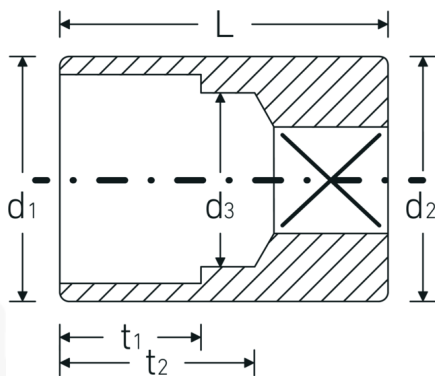

Sockets

40aD

Product no. **01530022**
GTIN **4018754001545**
Model **40 AD 11/32**

Label. 1/4 " Sockets Spanner size 11/32" L.23mm

Features.

- ASME B 107.1, Fed. Spec. GGG-W-641, SAE AS 954-E (test values)
- HPQ® heavy-duty steel, chrome-plated

Advantages.

ASME B 107.1, Fed. Spec. GGG-W-641, SAE AS 954-E (test values).

Technical Drawing.

Technical Attributes.

Drive profile bi-hex AS-Drive®
Internal square drive (inch) 1/4 "

Logistics data.

Depth mm (IFS) 23
Width mm (IFS) 13

d1	12,7 mm	Height mm (IFS)	13
d2	12,7 mm	Length (packed, mm)	75
d3	8,1 mm	Width (packed, mm)	50
Length mm (L)	23 mm	Height (packed, mm)	13
Spanner size [inch]	11/32 "	Volume (packed, dm3)	0.04875 dm3
t1	8 mm	Art. no.	01530022
t2	13,3 mm	Weight (gross, kg)	0,133
		Weight PAP (kg)	0,000
		Weight PVC (kg)	0,002
		GTIN	4018754001545
		Country of origin	GERMANY
		Region of origin	Nordrhein-Westfalen
		WEEE/ElektroG	nicht ear-pflichtig
		Customs tariff no.	82042000
		Packing standard	10
		Weight	13 g

Variants.

Art. no.	Model no. (ERP)	Description	GTIN
01530034	40 AD 9/16	1/4 " Sockets Spanner size 9/16" L.24mm	4018754001583
01530032	40 AD 1/2	1/4 " Sockets Spanner size 1/2" L.23mm	4018754001576
01530028	40 AD 7/16	1/4 " Sockets Spanner size 7/16" L.23mm	4018754001569
01530024	40 AD 3/8	1/4 " Sockets Spanner size 3/8" L.23mm	4018754001552
01530022	40 AD 11/32	1/4 " Sockets Spanner size 11/32" L.23mm	4018754001545
01530020	40 AD 5/16	1/4 " Sockets Spanner size 5/16" L.23mm	4018754001538
01530018	40 AD 9/32	1/4 " Sockets Spanner size 9/32" L.23mm	4018754001521
01530016	40 AD 1/4	1/4 " Sockets Spanner size 1/4" L.23mm	4018754001514
01530014	40 AD 7/32	1/4 " Sockets Spanner size 7/32" L.23mm	4018754001507
01530012	40 AD 3/16	1/4 " Sockets Spanner size 3/16" L.23mm	4018754001491
01530010	40 AD 5/32	1/4 " Sockets Spanner size 5/32" L.23mm	4018754126965