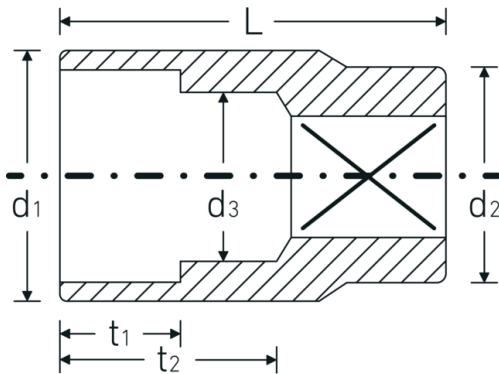

## Sockets 3/8", metric

45

Product no. **02010014**  
GTIN **4018754001972**  
Model **45 14**

**Label.** 3/8 " Socket Wrench size 14mm L.30mm

## Technical Drawing.

## Technical Attributes.

<b>Drive profile</b>	bi-hex AS-Drive®
<b>Internal square drive (inch)</b>	3/8 "
<b>d1</b>	19,4 mm
<b>d2</b>	17,5 mm
<b>d3</b>	13 mm
<b>DIN</b>	DIN 3124 / ISO 2725-1, ASME B 107.5M, DIN EN 3709
<b>Length mm (L)</b>	30 mm
<b>Width across flats [mm]</b>	14 mm

## Variants.

Product no.	Model no. (ERP)	Description	GTIN
02010007	45 7	3/8 " Socket Wrench size 7mm L.24mm	4018754001903
02010008	45 8	3/8 " Socket Wrench size 8mm L.25mm	4018754001910
02010009	45 9	3/8 " Socket Wrench size 9mm L.25mm	4018754001927
02010010	45 10	3/8 " Socket Wrench size 10mm L.27mm	4018754001934
02010011	45 11	3/8 " Socket Wrench size 11mm L.27mm	4018754001941
02010012	45 12	3/8 " Socket Wrench size 12mm L.28mm	4018754001958
02010013	45 13	3/8 " Socket Wrench size 13mm L.30mm	4018754001965
02010014	45 14	3/8 " Socket Wrench size 14mm L.30mm	4018754001972
02010015	45 15	3/8 " Socket Wrench size 15mm L.31mm	4018754001989
02010016	45 16	3/8 " Socket Wrench size 16mm L.31mm	4018754001996
02010017	45 17	3/8 " Socket Wrench size 17mm L.31mm	4018754002009
02010018	45 18	3/8 " Socket Wrench size 18mm L.32mm	4018754002016
02010019	45 19	3/8 " Socket Wrench size 19mm L.32mm	4018754002023
02010020	45 20	3/8 " Socket Wrench size 20mm L.34mm	4018754002030
02010021	45 21	3/8 " Socket Wrench size 21mm L.34mm	4018754002047
02010022	45 22	3/8 " Socket Wrench size 22mm L.35mm	4018754002054
02010024	45 24	3/8 " Socket Wrench size 24mm L.35mm	4018754149148