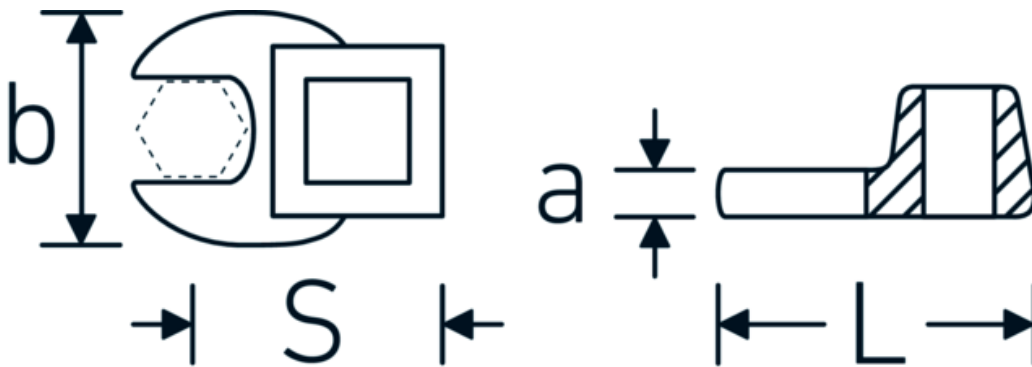

CROW-FOOT wrench, metric

540

Product no. 01200010
GTIN 4018754149131
Model 540 10

Label.

1/4 " CROW-FOOT wrench Wrench size 10mm L.25,5mm

Technical Drawing.

Technical Attributes.

a	6,3 mm
Internal square drive (inch)	1/4 "
Width mm (b)	19,8 mm
Length mm (L)	25,5 mm
S	14,6 mm
Width across flats [mm]	10 mm

Logistics data.

Depth mm (IFS)	25
Width mm (IFS)	19
Height mm (IFS)	10
Length (packed, mm)	30
Width (packed, mm)	25
Height (packed, mm)	12
Volume (packed, dm ³)	0.009 dm ³
Product no.	01200010
Weight (gross, kg)	0,020

Variants.

Product no.	Model no. (ERP)	Description	GTIN
01200008	540 8	1/4 " CROW-FOOT wrench Wrench size 8mm L.25,5mm	4018754149117
01200009	540 9	1/4 " CROW-FOOT wrench Wrench size 9mm L.25,5mm	4018754149124
01200010	540 10	1/4 " CROW-FOOT wrench Wrench size 10mm L.25,5mm	4018754149131
02200011	540 11	3/8 " CROW-FOOT wrench Wrench size 11mm L.32mm	4018754149414
02200012	540 12	3/8 " CROW-FOOT wrench Wrench size 12mm L.34,3mm	4018754003495
02200013	540 13	3/8 " CROW-FOOT wrench Wrench size 13mm L.34,3mm	4018754003501
02200014	540 14	3/8 " CROW-FOOT wrench Wrench size 14mm L.37,7mm	4018754003518
02200015	540 15	3/8 " CROW-FOOT wrench Wrench size 15mm L.37,7mm	4018754003525
02200016	540 16	3/8 " CROW-FOOT wrench Wrench size 16mm L.37,7mm	4018754003532
02200017	540 17	3/8 " CROW-FOOT wrench Wrench size 17mm L.42,5mm	4018754003549
02200018	540 18	3/8 " CROW-FOOT wrench Wrench size 18mm L.42,5mm	4018754003556
02200019	540 19	3/8 " CROW-FOOT wrench Wrench size 19mm L.42,5mm	4018754003563
02200020	540 20	3/8 " CROW-FOOT wrench Wrench size 20mm L.42,4mm	4018754141067
02200021	540 21	3/8 " CROW-FOOT wrench Wrench size 21mm L.44,5mm	4018754003570
02200022	540 22	3/8 " CROW-FOOT wrench Wrench size 22mm L.44,5mm	4018754003587