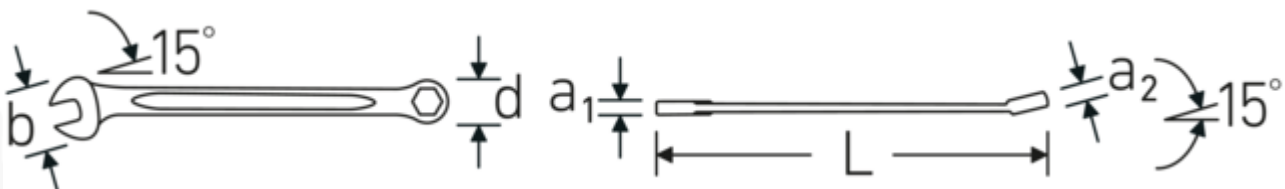

Combination spanner OPEN BOX, metric

OPEN BOX 16

Product no. **40095050**
GTIN **4018754019120**
Model **OPEN BOX 16 5**

Label. Combination spanner OPEN BOX long Spanner size 5 mm L.95mm

- Features.**
- ISO 3318
 - Chrome Alloy Steel, chrome plated

Advantages.

High-quality combination spanner set Combination spanner OPEN BOX, metric , jaw side 15 ° angled, length 95 mm, ISO 3318, , 40095050.

The double-T profile gives the spanner outstanding bending strength.

The distinctive STAHLWILLE rounded finish gives the spanner a non-slip and pleasant feel for safe working, even with oil-smearred hands.

Technical Drawing.

Technical Attributes.

a1	3 mm
a2	3,2 mm

Logistics data.

Depth mm (IFS)	93
Width mm (IFS)	14

Width mm (b)	14 mm	Height mm (IFS)	5
d	9,8 mm	Length (packed, mm)	100
DIN	ISO 3318	Width (packed, mm)	35
Length mm (L)	95 mm	Height (packed, mm)	15
Jaw angle	15 °	Volume (packed, dm3)	0.0525 dm3
Spanner width 1 [mm]	5 mm	Art. no.	40095050
Ring position	15 °	Weight (gross, kg)	0,114
Spanner width 2 [mm]	5 mm	Weight PAP (kg)	0,000
		Weight PVC (kg)	0,003
		GTIN	4018754019120
		Country of origin	GERMANY
		Region of origin	Nordrhein-Westfalen
		WEEE/ElektroG	nicht ear-pflichtig
		Customs tariff no.	82041100
		Packing standard	10
		Weight	11 g