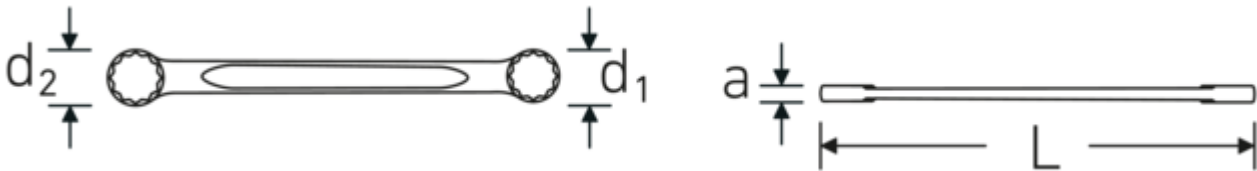

Double-ended ring spanner, metric

StahlwilleSTABIL®21

Product no. **41050809**
GTIN **4018754021239**
Model **21 8 x 9**

Label. Double-ended ring spanner Spanner size 8 x 9 mm L.115mm

Features. StahlwilleSTABIL®

- straight
- DIN 837/ISO 10103
- Chrome Alloy Steel, chrome plated

Advantages.

Straight

Technical Drawing.

Technical Attributes.

a	5,5 mm
Drive profile	bi-hex AS-Drive®
d1	12,5 mm
d2	14 mm

Logistics data.

Depth mm (IFS)	115
Width mm (IFS)	15
Height mm (IFS)	6
Length (packed, mm)	115

DIN	DIN 837 / ISO 10103	Width (packed, mm)	60
Length mm (L)	115 mm	Height (packed, mm)	16
Spanner width 1 [mm]	8 mm	Volume (packed, dm3)	0.1104 dm3
Spanner width 2 [mm]	9 mm	Art. no.	41050809
		Weight (gross, kg)	0,190
		Weight PAP (kg)	0,000
		Weight PVC (kg)	0,004
		GTIN	4018754021239
		Country of origin	GERMANY
		Region of origin	Nordrhein-Westfalen
		WEEE/ElektroG	nicht ear-pflichtig
		Customs tariff no.	82041100
		Packing standard	10
		Weight	19 g

41052124	21 21 x 24	Double-ended ring spanner Spanner size 21 x 24 mm L.235mm	4018754021390
41052427	21 24 x 27	Double-ended ring spanner Spanner size 24 x 27 mm L.290mm	4018754021406
41052732	21 27 x 32	Double-ended ring spanner Spanner size 27 x 32 mm L.320mm	4018754085187
41053032	21 30 x 32	Double-ended ring spanner Spanner size 30 x 32 mm L.325mm	4018754021420
41053034	21 30 x 34	Double-ended ring spanner Spanner size 30 x 34 mm L.325mm	4018754021437