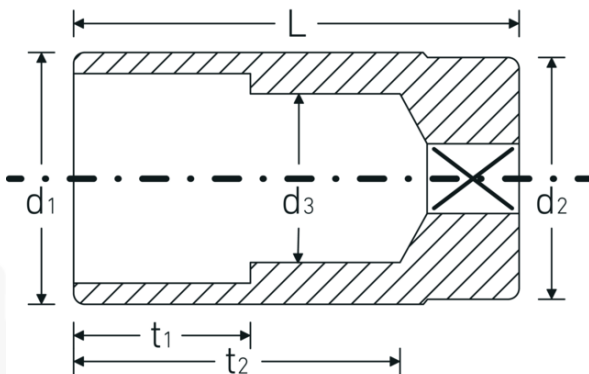

Technical Drawing.

Technical Attributes.

Drive profile bi-hex AS-Drive®

Logistics data.

Depth mm (IFS) 60