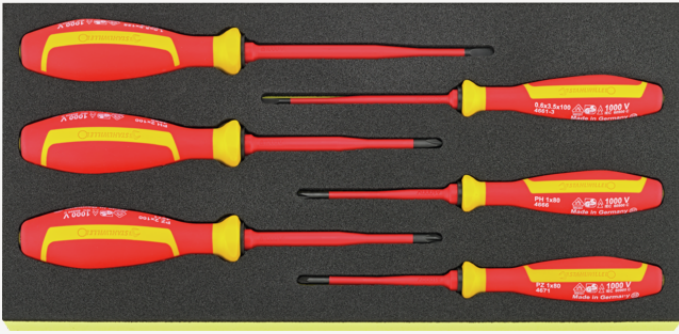

TCS set of VDE screwdrivers 6 pcs.

TCS 4661/4671 VDE

Product no. **96838814**
GTIN **4018754344567**
Model **TCS 4661/4671 VDE**

Label. TCS assortment VDE screwdrivers TCS 4661/4671 VDE 6 pcs.

Features. **Contents 6 pieces:**
2 slotted screwdrivers **No. 4661 VDE:** 0.6 x 3.5 x 100; 1.0 x 5.5 x 125 mm
2 PHILLIPS® screwdrivers **No. 4666 VDE:** PH1; PH2
2 POZIDRIV® screwdrivers **No. 4671 VDE:** PZ1; PZ2

Advantages.

Reduced blade diameter: for reaching and actuating low-lying screw connections or screws, e.g. in switch cabinets/switchgear.

Roll-off protection on the handle prevents unwanted rolling away from the workplace.

Technologies and features.

VDE DRALL+

Our VDE DRALL+ handles are non-slip and ergonomic: An extended grip zone protects the fingers and a hand stop prevents the tool from accidentally slipping or rolling away.

Technical Attributes.

Number of tools	6 pcs.
Width mm (b)	175 mm
Height mm (h)	72 mm
Length mm (L)	350 mm
Drawer dividers	1/3

Logistics data.

Depth mm (IFS)	347
Width mm (IFS)	174
Height mm (IFS)	72
Length (packed, mm)	366
Width (packed, mm)	180
Height (packed, mm)	80
Volume (packed, dm3)	5.2704 dm3
Art. no.	96838814
Weight (gross, kg)	0,800
Weight PAP (kg)	0,138
Weight PVC (kg)	0,000
GTIN	4018754344567
Country of origin	GERMANY
Region of origin	Nordrhein-Westfalen
WEEE/ElektroG	nicht ear-pflichtig
Customs tariff no.	82054000
Packing standard	1
Weight	800 g