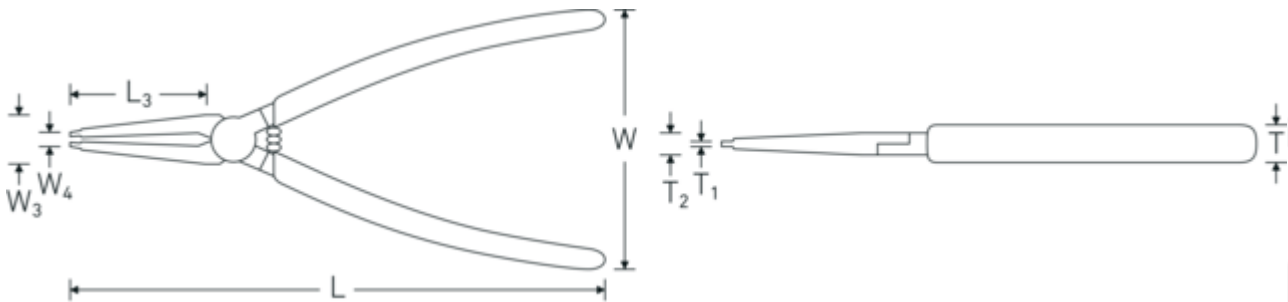

## Circlip pliers for internal circlips

**6545**

Product no. **65454101**  
 GTIN **4018754333684**  
 Model **6545**  
**SICHERUNGSRINGZANGE**  
**VERCHR., KAR. GRIFF A 1**

**Label.** Circlip pliers for external circlips L.140mm Head chrome-plated Handles Chrome plated, chequed

## Technical Drawing.

## Technical Attributes.

<b>DIN</b>	DIN 5254 A
<b>for circlips</b>	10-25 mm
<b>Size</b>	A1
<b>Handles</b>	Chrome plated, chequed
<b>Head</b>	chrome-plated
<b>Length mm (L)</b>	140 mm
<b>Tip diameter [mm]</b>	1,3 mm