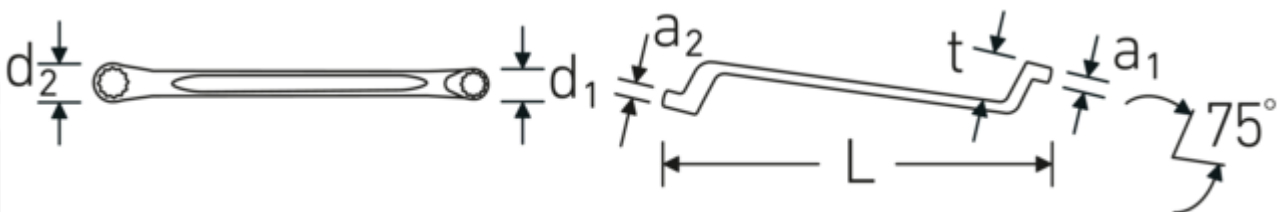

Double-ended ring spanner, metric, offset

StahlwilleSTABIL®20

Product no. 41041213
GTIN 4018754020867
Model StahlwilleSTABIL 20 12 x 13

Label. Double-ended ring spanner Spanner size 12 x 13 mm L.220mm

Features. StahlwilleSTABIL®

- offset
- DIN 838/ISO 10104
- Chrome Alloy Steel, chrome plated

Advantages.

Low-crank

The distinctive STAHLWILLE rounded finish gives the combination spanner a non-slip and pleasant feel for safe working, even with oil-smearred hands.

Manufactured from durable chrome-alloy steel for a long service life and resistance to wear.

Technical Drawing.

Technical Attributes.

a1	9 mm
a2	10 mm
Drive profile	bi-hex AS-Drive®
d1	18,6 mm
d2	20 mm
Length mm (L)	220 mm
Spanner width 1 [mm]	12 mm
Ring position	75 °
Spanner width 2 [mm]	13 mm
t	25 mm

Logistics data.

Depth mm (IFS)	228
Width mm (IFS)	22
Height mm (IFS)	28
Length (packed, mm)	250
Width (packed, mm)	80
Height (packed, mm)	46
Volume (packed, dm3)	0.92 dm3
Art. no.	41041213
Weight (gross, kg)	1,260
Weight PAP (kg)	0,000
Weight PVC (kg)	0,011
GTIN	4018754020867
Country of origin	GERMANY
Region of origin	Nordrhein-Westfalen
WEEE/ElektroG	nicht ear-pflichtig
Customs tariff no.	82041100
Packing standard	10
Weight	126 g