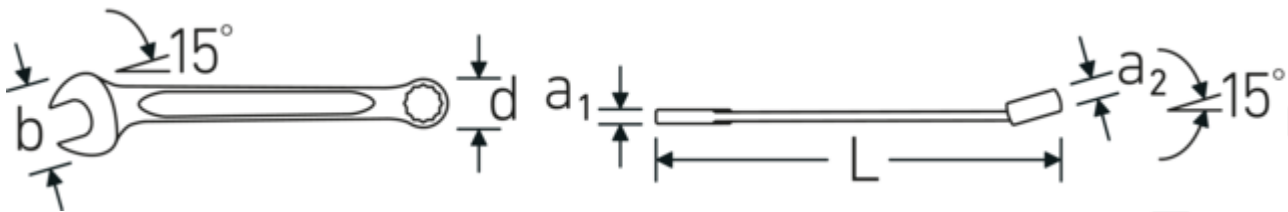

Combination wrench OPEN BOX, inch

OPEN BOX 13a

Product no. **40487272**
 GTIN **4018754020362**
 Model **OPEN BOX 13a 2**

Label. Combination wrench Wrench size 2 " L.530mm

Technical Drawing.

Technical Attributes.

| | |
|-------------------------|--------------------------------------|
| a1 | 14 mm |
| a2 | 21 mm |
| Width mm (b) | 103 mm |
| d | 74 mm |
| DIN | DIN 3113 Form A / ISO 7738 Form A |
| Length mm (L) | 530 mm |
| Jaw angle | 15 ° |
| Ring position | 15 ° |
| Wrench width 1 [inch] | 2 " |
| Wrench width s 2 [inch] | 2 " |

Logistics data.

| | |
|-----------------------------------|--------------------------|
| Depth mm (IFS) | 533 |
| Width mm (IFS) | 103 |
| Height mm (IFS) | 40 |
| Length (packed, mm) | 534 |
| Width (packed, mm) | 104 |
| Height (packed, mm) | 41 |
| Volume (packed, dm ³) | 2.276976 dm ³ |
| Product no. | 40487272 |
| Weight (gross, kg) | 1,625 |
| Weight PAP (kg) | 0,000 |
| Weight PVC (kg) | 0,020 |
| GTIN | 4018754020362 |