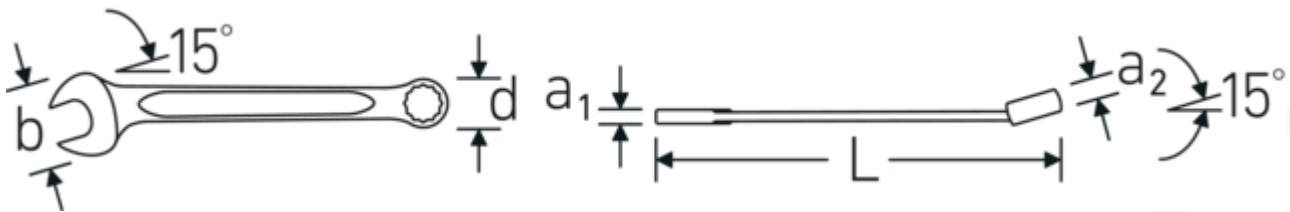

Combination wrench OPEN BOX, inch

OPEN BOX 13a

Product no. **40481515**  
 GTIN **4018754020089**  
 Model **OPEN BOX 13a 15/64**

**Label.** Combination wrench Wrench size 15/64 " L.95mm

**Technical Drawing.**

**Technical Attributes.**

a1	3 mm
a2	3,2 mm
Width mm (b)	14 mm
d	9,8 mm
DIN	DIN 3113 Form A / ISO 7738 Form A
Length mm (L)	95 mm
Jaw angle	15 °
Ring position	15 °
Wrench width 1 [inch]	15/64 "
Wrench width s 2 [inch]	15/64 "

**Logistics data.**

Depth mm (IFS)	95
Width mm (IFS)	14
Height mm (IFS)	5
Length (packed, mm)	97
Width (packed, mm)	15
Height (packed, mm)	18
Volume (packed, dm <sup>3</sup> )	0.02619 dm <sup>3</sup>
Product no.	40481515
Weight (gross, kg)	0,050
Weight PAP (kg)	0,000
Weight PVC (kg)	0,003
GTIN	4018754020089