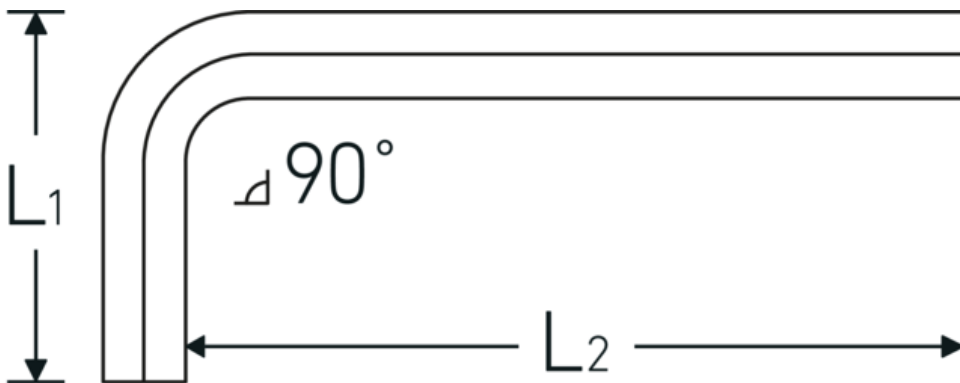

## Hex key L-wrench

10760a

Product no. **43553009**  
 GTIN **4018754332311**  
 Model **10760a 9/64**  
**WINKELSCHRAUBENDREHER**  
**SECHSKANT**

### Label.

Hex key L-wrench screwdriver Hex drive 9/64 L.23mm x 63mm

### Technical Attributes.

Drive profile	hex
External hex drive (inch)	9/64
L1	23 mm
L2	63 mm

### Logistics data.

Depth mm (IFS)	69
Width mm (IFS)	25
Height mm (IFS)	4
Length (packed, mm)	175
Width (packed, mm)	100
Height (packed, mm)	5
Volume (packed, dm <sup>3</sup> )	0.0875 dm <sup>3</sup>
Product no.	43553009
Weight (gross, kg)	0,084