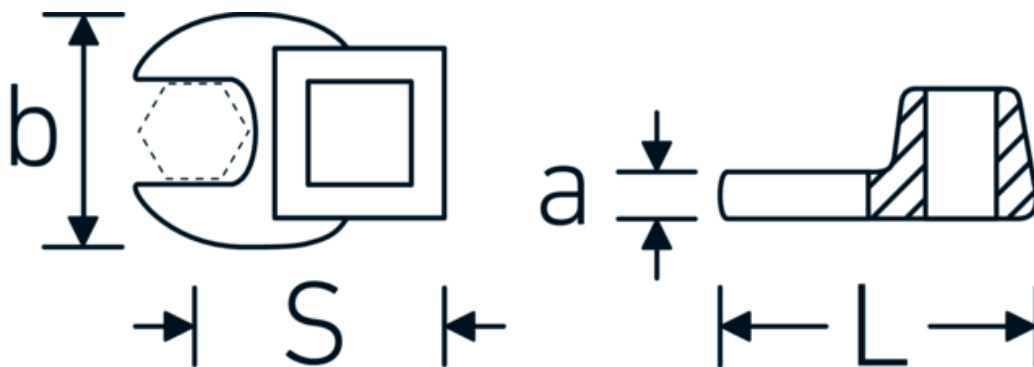

## CROW-FOOT wrench, inch

540a

Product no. **02500044**  
GTIN **4018754004690**  
Model **540 A 7/8**

Label.

3/8 " CROW-FOOT wrench Wrench size 7/8" L.44,5mm

## Technical Drawing.

## Technical Attributes.

a	6,3 mm
Internal square drive (inch)	3/8 "
Width mm (b)	41 mm
Length mm (L)	44,5 mm
S	25,8 mm
Wrench size [inch]	7/8 "

## Variants.

Product no.	Model no. (ERP)	Description	GTIN
01500024	540 A 3/8	1/4 " CROW-FOOT wrench Wrench size 3/8" L.25,5mm	4018754173839
02500028	540 A 7/16	3/8 " CROW-FOOT wrench Wrench size 7/16" L.32mm	4018754004621
02500032	540 A 1/2	3/8 " CROW-FOOT wrench Wrench size 1/2" L.34,3mm	4018754004638
02500034	540 A 9/16	3/8 " CROW-FOOT wrench Wrench size 9/16" L.37,7mm	4018754004645
02500036	540 A 5/8	3/8 " CROW-FOOT wrench Wrench size 5/8" L.37,7mm	4018754004652
02500038	540 A 11/16	3/8 " CROW-FOOT wrench Wrench size 11/16" L.42,5mm	4018754004669
02500040	540 A 3/4	3/8 " CROW-FOOT wrench Wrench size 3/4" L.42,5mm	4018754004676
02500042	540 A 13/16	3/8 " CROW-FOOT wrench Wrench size 13/16" L.42,3mm	4018754004683
02500044	540 A 7/8	3/8 " CROW-FOOT wrench Wrench size 7/8" L.44,5mm	4018754004690
02500048	540 A 1	3/8 " CROW-FOOT wrench Wrench size 1" L.47mm	4018754004706
02500050	540 A 1 1/16	3/8 " CROW-FOOT wrench Wrench size 1 1/16" L.47mm	4018754004713
02500052	540 A 1 1/8	3/8 " CROW-FOOT wrench Wrench size 1 1/8" L.50mm	4018754004720
02500054	540 A 1 3/16	3/8 " CROW-FOOT wrench Wrench size 1 3/16" L.50mm	4018754004737
02500056	540 A 1 1/4	3/8 " CROW-FOOT wrench Wrench size 1 1/4" L.53mm	4018754004744
02500058	540 A 1 5/16	3/8 " CROW-FOOT wrench Wrench size 1 5/16" L.53mm	4018754004751