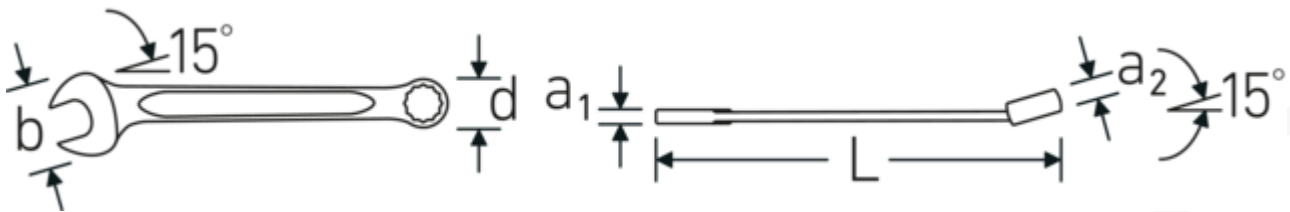

Combination wrench OPEN BOX, inch

OPEN BOX 13a

Product no. **40482424**
 GTIN **4018754020133**
 Model **OPEN BOX 13a 3/8**

Label. Combination wrench Wrench size 3/8 " L.125mm

Technical Drawing.

Technical Attributes.

a1	4,8 mm
a2	7 mm
Width mm (b)	23 mm
d	14,3 mm
DIN	DIN 3113 Form A / ISO 7738 Form A
Length mm (L)	125 mm
Jaw angle	15 °
Ring position	15 °
Wrench width 1 [inch]	3/8 "
Wrench width s 2 [inch]	3/8 "

Logistics data.

Depth mm (IFS)	128
Width mm (IFS)	23
Height mm (IFS)	10
Length (packed, mm)	128
Width (packed, mm)	40
Height (packed, mm)	39
Volume (packed, dm ³)	0.19968 dm ³
Product no.	40482424
Weight (gross, kg)	0,365
Weight PAP (kg)	0,000
Weight PVC (kg)	0,004
GTIN	4018754020133