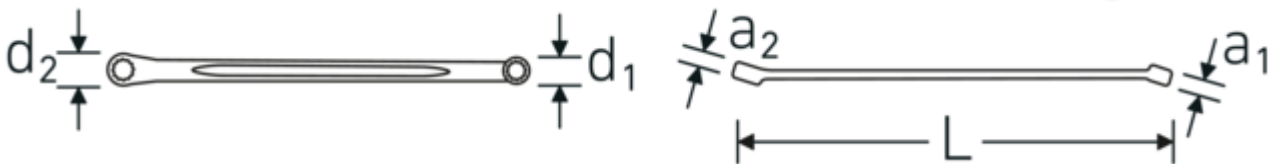

## Double ring wrench, inch, extra long

220a

Product no. **41431620**  
GTIN **4018754156788**  
Model **220a 1/4 x 5/16**

**Label.** Double ring wrench Wrench size 1/4 x 5/16 " L.205mm

### Technical Attributes.

a1	5,6 mm
a2	6 mm
Drive profile	bi-hex AS-Drive®
d1	9,9 mm
d2	12,2 mm
Length mm (L)	205 mm
Ring position	15 °

## Variants.

Product no.	Art. no. (ERP)	Description	GTIN
41431416	220a 7/32 x 1/4	Double ring wrench Wrench size 7/32 x 1/4 " L.184mm	4018754156771
41431620	220a 1/4 x 5/16	Double ring wrench Wrench size 1/4 x 5/16 " L.205mm	4018754156788
41432428	220a 3/8 x 7/16	Double ring wrench Wrench size 3/8 x 7/16 " L.250mm	4018754156795
41433234	220a 1/2 x 9/16	Double ring wrench Wrench size 1/2 x 9/16 " L.290mm	4018754156801
41433640	220a 5/8 x 3/4	Double ring wrench Wrench size 5/8 x 3/4 " L.363mm	4018754156818
41433840	220a 11/16 x 3/4	Double ring wrench Wrench size 11/16 x 3/4 " L.365mm	4018754156825