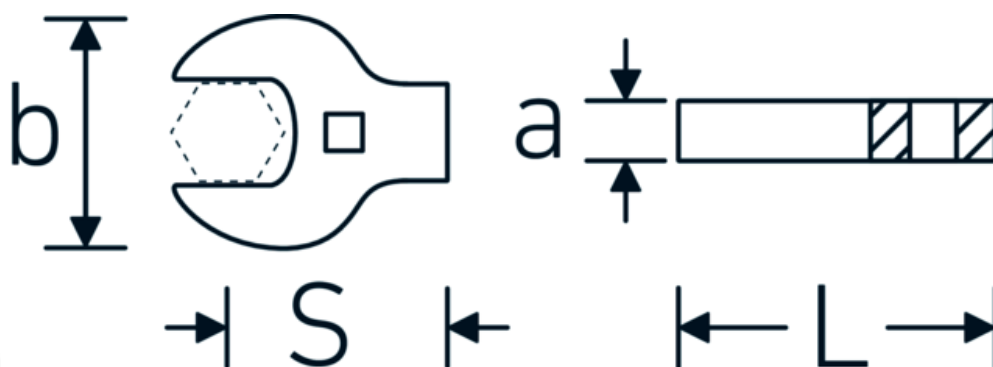

CROW-FOOT wrench heavy-duty, inch
540a HD

Product no. **02501046**
GTIN **4018754204373**
Model **540A HD SW 15/16**

Label. 3/8 " CROW-FOOT wrench heavy-duty Wrench size 15/16" L.54mm

Technical Drawing.

Technical Attributes.

a	11 mm
Internal square drive (inch)	3/8 "
Width mm (b)	51,2 mm

Logistics data.

Depth mm (IFS)	55
Width mm (IFS)	50
Height mm (IFS)	10

Length mm (L)	54 mm	Length (packed, mm)	55
S	32,3 mm	Width (packed, mm)	50
Wrench size [inch]	15/16 "	Height (packed, mm)	10
		Volume (packed, dm3)	0.0275 dm3
		Product no.	02501046
		Weight (gross, kg)	0,129
		Weight PAP (kg)	0,000
		Weight PVC (kg)	0,002
		GTIN	4018754204373
		Country of origin	GERMANY
		Region of origin	Nordrhein-Westfalen
		WEEE/ElektroG	nicht ear-pflichtig
		Customs tariff no.	82042000
		Packing standard	1
		Weight	129 g