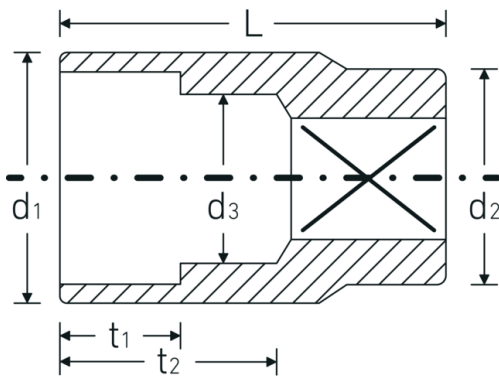

## Sockets 3/8", inch

45a

Product no. **02410044**  
GTIN **4018754004300**  
Model **45 A 7/8**

Label.

3/8 " Socket Wrench size 7/8" L.35mm

## Technical Drawing.

## Technical Attributes.

Drive profile	bi-hex AS-Drive®
Internal square drive (inch)	3/8 "
d1	28,7 mm
d2	22 mm
d3	21 mm
Length mm (L)	35 mm
Wrench size [inch]	7/8 "
t1	18 mm
t2	21 mm

## Logistics data.

Depth mm (IFS)	30
Width mm (IFS)	30
Height mm (IFS)	30
Length (packed, mm)	151
Width (packed, mm)	31
Height (packed, mm)	31
Volume (packed, dm3)	0.145111 dm3
Product no.	02410044
Weight (gross, kg)	0,295