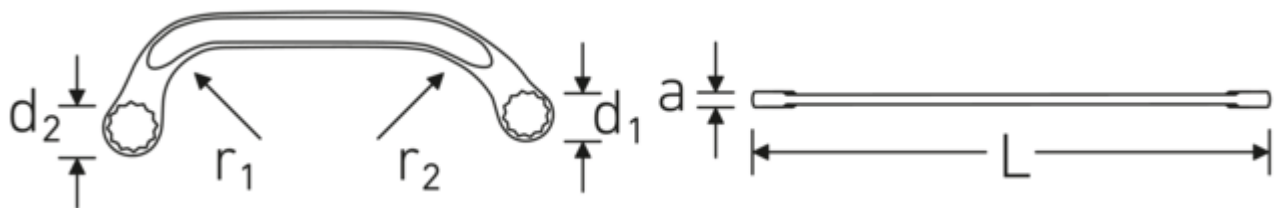

**Double-ended ring spanner
STARTER, metric**

STARTER 27

Product no. **41091922**
GTIN **4018754022090**
Model **STARTER 27 19 x 22**

Label. Double-ended ring spanner Spanner size 19 x 22 mm L.225mm

Features.

- ISO 3318
- Chrome Alloy Steel, chrome plated

Advantages.

ISO 3318

Technical Drawing.

Technical Attributes.

a	9 mm
Drive profile	bi-hex AS-Drive®
d1	28 mm
d2	32 mm
Length mm (L)	225 mm

Logistics data.

Depth mm (IFS)	227
Width mm (IFS)	71
Height mm (IFS)	10
Length (packed, mm)	229
Width (packed, mm)	73

r1	48 mm	Height (packed, mm)	45
r2	67 mm	Volume (packed, dm ³)	0.752265 dm ³
Spanner width 1 [mm]	19 mm	Art. no.	41091922
Spanner width 2 [mm]	22 mm	Weight (gross, kg)	0,820
		Weight PAP (kg)	0,000
		Weight PVC (kg)	0,011
		GTIN	4018754022090
		Country of origin	GERMANY
		Region of origin	Nordrhein-Westfalen
		WEEE/ElektroG	nicht ear-pflichtig
		Customs tariff no.	82041100
		Packing standard	5
		Weight	164 g

Variants.

Art. no.	Art. no. (ERP)	Description	GTIN
41091012	STARTER 27 10 x 12	Double-ended ring spanner Spanner size 10 x 12 mm L.150mm	4018754022038
41091113	STARTER 27 11 x 13	Double-ended ring spanner Spanner size 11 x 13 mm L.150mm	4018754022045
41091416	STARTER 27 14 x 16	Double-ended ring spanner Spanner size 14 x 16 mm L.179mm	4018754022052
41091417	STARTER 27 14 x 17	Double-ended ring spanner Spanner size 14 x 17 mm L.179mm	4018754022069
41091517	STARTER 27 15 x 17	Double-ended ring spanner Spanner size 15 x 17 mm L.184mm	4018754022076
41091618	STARTER 27 16 x 18	Double-ended ring spanner Spanner size 16 x 18 mm L.200mm	4018754096770
41091922	STARTER 27 19 x 22	Double-ended ring spanner Spanner size 19 x 22 mm L.225mm	4018754022090