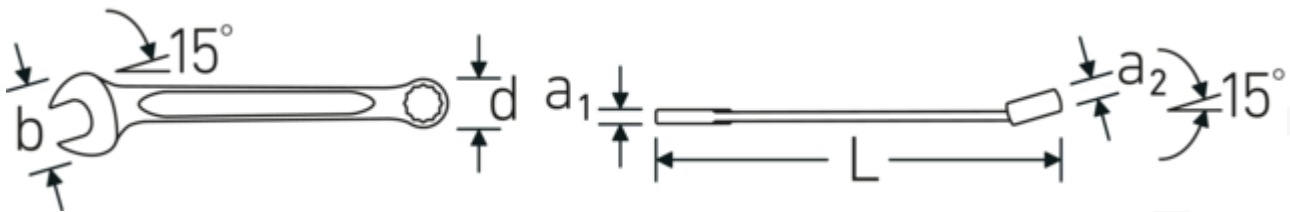

Combination wrench OPEN BOX, inch

OPEN BOX 13a

Product no. **40486060**
 GTIN **4018754020300**
 Model **OPEN BOX 13a 1 3/8**

Label. Combination wrench Wrench size 1 3/8 " L.460mm

Technical Drawing.

Technical Attributes.

a1	10 mm
a2	18 mm
Width mm (b)	80 mm
d	49,3 mm
DIN	DIN 3113 Form A / ISO 7738 Form A
Length mm (L)	460 mm
Jaw angle	15 °
Ring position	15 °
Wrench width 1 [inch]	1 3/8 "
Wrench width s 2 [inch]	1 3/8 "

Logistics data.

Depth mm (IFS)	460
Width mm (IFS)	80
Height mm (IFS)	18
Length (packed, mm)	463
Width (packed, mm)	80
Height (packed, mm)	18
Volume (packed, dm ³)	0.66672 dm ³
Product no.	40486060
Weight (gross, kg)	0,796
Weight PAP (kg)	0,000
Weight PVC (kg)	0,017
GTIN	4018754020300