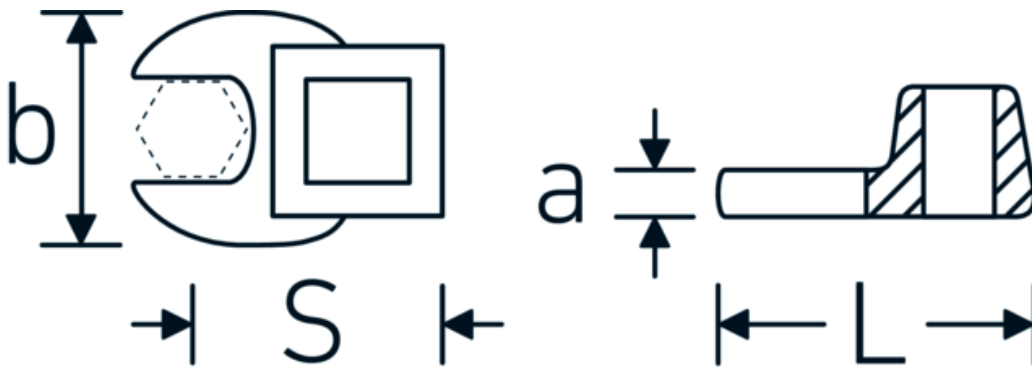

CROW-FOOT wrench, metric

540

Product no. 02200013
GTIN 4018754003501
Model 540 13

Label.

3/8 " CROW-FOOT wrench Wrench size 13mm L.34,3mm

Technical Drawing.

Technical Attributes.

a	6,3 mm
Internal square drive (inch)	3/8 "
Width mm (b)	25,4 mm
Length mm (L)	34,3 mm
S	17,8 mm
Width across flats [mm]	13 mm

Logistics data.

Depth mm (IFS)	34
Width mm (IFS)	25
Height mm (IFS)	16
Length (packed, mm)	34
Width (packed, mm)	25
Height (packed, mm)	16
Volume (packed, dm ³)	0.0136 dm ³
Product no.	02200013
Weight (gross, kg)	0,040

Variants.

Product no.	Model no. (ERP)	Description	GTIN
01200008	540 8	1/4 " CROW-FOOT wrench Wrench size 8mm L.25,5mm	4018754149117
01200009	540 9	1/4 " CROW-FOOT wrench Wrench size 9mm L.25,5mm	4018754149124
01200010	540 10	1/4 " CROW-FOOT wrench Wrench size 10mm L.25,5mm	4018754149131
02200011	540 11	3/8 " CROW-FOOT wrench Wrench size 11mm L.32mm	4018754149414
02200012	540 12	3/8 " CROW-FOOT wrench Wrench size 12mm L.34,3mm	4018754003495
02200013	540 13	3/8 " CROW-FOOT wrench Wrench size 13mm L.34,3mm	4018754003501
02200014	540 14	3/8 " CROW-FOOT wrench Wrench size 14mm L.37,7mm	4018754003518
02200015	540 15	3/8 " CROW-FOOT wrench Wrench size 15mm L.37,7mm	4018754003525
02200016	540 16	3/8 " CROW-FOOT wrench Wrench size 16mm L.37,7mm	4018754003532
02200017	540 17	3/8 " CROW-FOOT wrench Wrench size 17mm L.42,5mm	4018754003549
02200018	540 18	3/8 " CROW-FOOT wrench Wrench size 18mm L.42,5mm	4018754003556
02200019	540 19	3/8 " CROW-FOOT wrench Wrench size 19mm L.42,5mm	4018754003563
02200020	540 20	3/8 " CROW-FOOT wrench Wrench size 20mm L.42,4mm	4018754141067
02200021	540 21	3/8 " CROW-FOOT wrench Wrench size 21mm L.44,5mm	4018754003570
02200022	540 22	3/8 " CROW-FOOT wrench Wrench size 22mm L.44,5mm	4018754003587