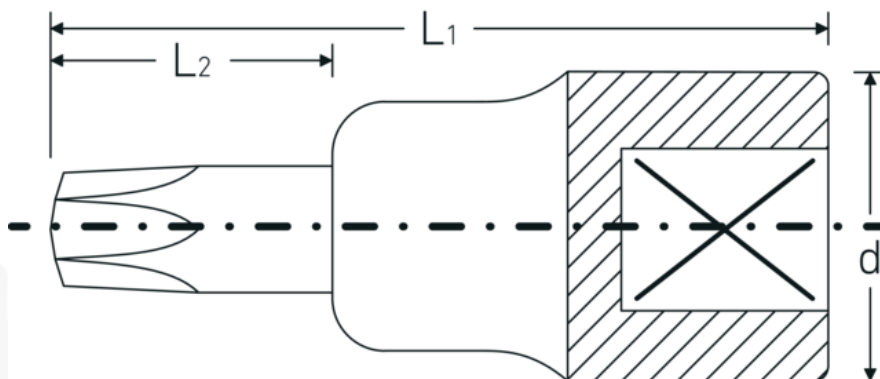

## Screwdriver socket

**54TXB**

Product no. **03110060**  
GTIN **4018754102068**  
Model **54 TXB T 60**

**Label.** 1/2 " Screwdriver socket L.58mm

- Features.**
- for inside TORX® screws, tamper proof
  - with hollow point (TORX® Tamper Resistant)
  - Chrome Alloy Steel, chrome plated

## Advantages.

For recessed TORX® screws

## Technical Drawing.

## Logistics data.

Depth mm (IFS)

58

<b>Internal square drive (inch)</b>	1/2 "	<b>Width mm (IFS)</b>	24
<b>d</b>	23,7 mm	<b>Height mm (IFS)</b>	24
<b>Size of output profile</b>	T60	<b>Length (packed, mm)</b>	125
<b>L1</b>	58 mm	<b>Width (packed, mm)</b>	100
<b>L2</b>	18 mm	<b>Height (packed, mm)</b>	24
		<b>Volume (packed, dm3)</b>	0.3 dm3
		<b>Art. no.</b>	03110060
		<b>Weight (gross, kg)</b>	0,560
		<b>Weight PAP (kg)</b>	0,000
		<b>Weight PVC (kg)</b>	0,006
		<b>GTIN</b>	4018754102068
		<b>Country of origin</b>	GERMANY
		<b>Region of origin</b>	Nordrhein-Westfalen
		<b>WEEE/ElektroG</b>	nicht ear-pflichtig
		<b>Customs tariff no.</b>	82042000
		<b>Packing standard</b>	5
		<b>Weight</b>	113 g