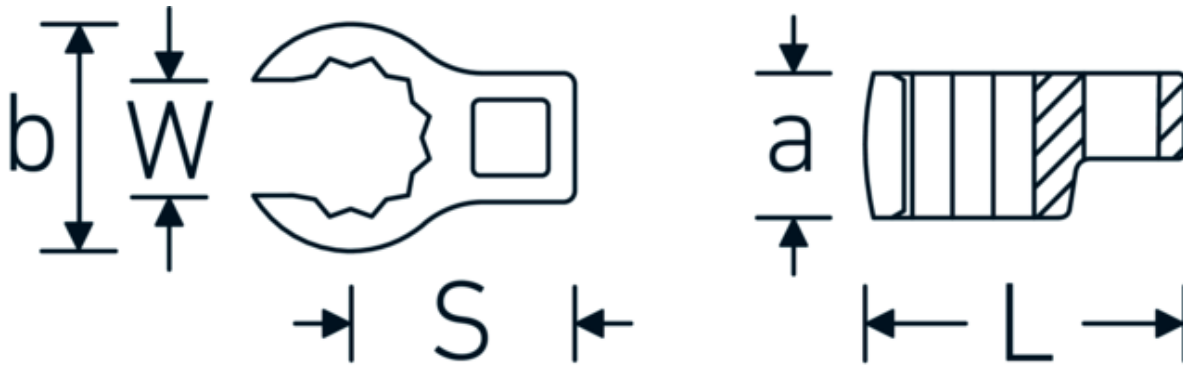

## CROW-RING spanner

440a

Product no. 02490036  
GTIN 4018754004546  
Model 440 A 5/8

**Label.** 3/8 " CROW-RING spanner Spanner size 5/8" L.36,5mm

- Features.**
- Chrome Alloy Steel, chrome plated
  - caution! Modified settings on torque wrench
  - size 3/8: for Volvo aircraft engine, type "JAS"

### Technical Drawing.

### Technical Attributes.

a	17,5 mm
Internal square drive (inch)	3/8 "
Width mm (b)	24,6 mm
Length mm (L)	36,5 mm
S	19,1 mm
Spanner size [inch]	5/8 "

### Logistics data.

Depth mm (IFS)	36
Width mm (IFS)	25
Height mm (IFS)	18
Length (packed, mm)	36
Width (packed, mm)	25
Height (packed, mm)	18

<b>W</b>	11,9 mm	<b>Volume (packed, dm3)</b>	0.0162 dm3
		<b>Art. no.</b>	02490036
		<b>Weight (gross, kg)</b>	0,033
		<b>Weight PAP (kg)</b>	0,000
		<b>Weight PVC (kg)</b>	0,002
		<b>GTIN</b>	4018754004546
		<b>Country of origin</b>	GERMANY
		<b>Region of origin</b>	Nordrhein-Westfalen
		<b>WEEE/ElektroG</b>	nicht ear-pflichtig
		<b>Customs tariff no.</b>	82042000
		<b>Packing standard</b>	1
		<b>Weight</b>	33 g