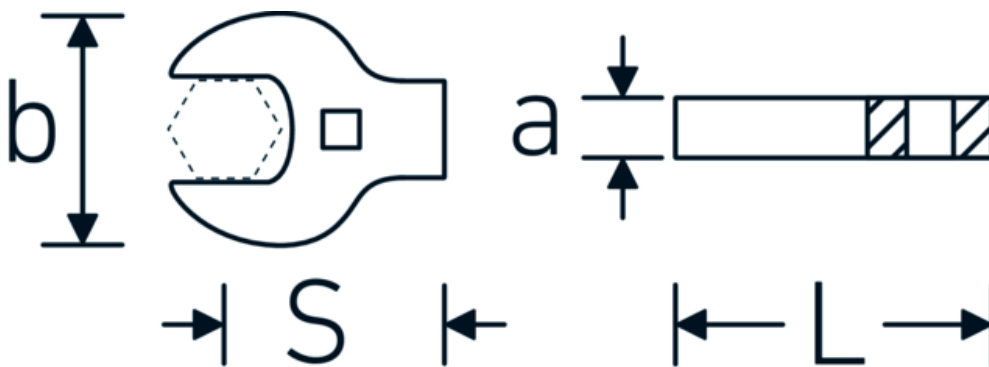

CROW-FOOT wrench heavy-duty, inch
540a HD

Product no. **02501042**
GTIN **4018754204359**
Model **540A HD SW 13/16**

Label. 3/8 " CROW-FOOT wrench heavy-duty Wrench size 13/16" L.51mm

Technical Drawing.

Technical Attributes.

a 11 mm
Internal square drive (inch) 3/8 "
Width mm (b) 46,4 mm

Logistics data.

Depth mm (IFS) 55
Width mm (IFS) 50
Height mm (IFS) 10

Length mm (L)	51 mm	Length (packed, mm)	55
S	30,5 mm	Width (packed, mm)	50
Wrench size [inch]	13/16 "	Height (packed, mm)	10
		Volume (packed, dm3)	0.0275 dm3
		Product no.	02501042
		Weight (gross, kg)	0,114
		Weight PAP (kg)	0,000
		Weight PVC (kg)	0,002
		GTIN	4018754204359
		Country of origin	GERMANY
		Region of origin	Nordrhein-Westfalen
		WEEE/ElektroG	nicht ear-pflichtig
		Customs tariff no.	82042000
		Packing standard	1
		Weight	113 g