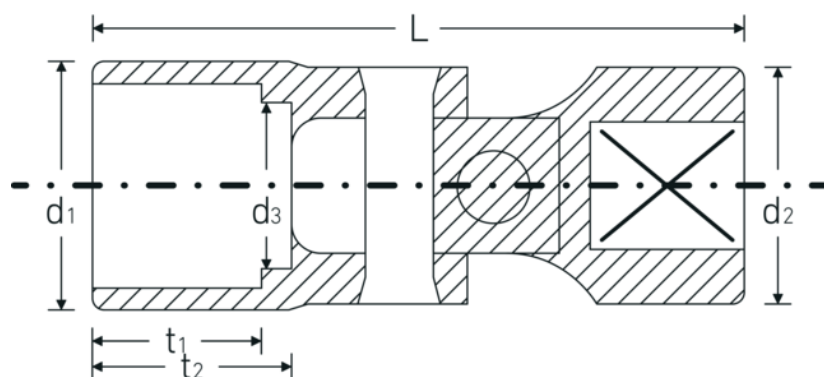

UNIFLEX socket

47a

Product no. **02440036**
GTIN **4018754004447**
Model **47 A 5/8**

Label. 3/8 " UNIFLEX socket Spanner size 5/8" L.51,5mm

Features.

- SAE AS 954-E
- HPQ® heavy-duty steel, chrome-plated

Advantages.

Technical Drawing.

Technical Attributes.

Drive profile	bi-hex AS-Drive®
Internal square drive (inch)	3/8 "
d1	21,6 mm
d2	17,5 mm
d3	15 mm
Length mm (L)	51,5 mm
Spanner size [inch]	5/8 "
t1	14 mm
t2	17 mm

Logistics data.

Depth mm (IFS)	58
Width mm (IFS)	22
Height mm (IFS)	22
Length (packed, mm)	58
Width (packed, mm)	22
Height (packed, mm)	22
Volume (packed, dm3)	0.028072 dm3
Art. no.	02440036
Weight (gross, kg)	0,062
Weight PAP (kg)	0,000
Weight PVC (kg)	0,002
GTIN	4018754004447
Country of origin	GERMANY
Region of origin	Nordrhein-Westfalen
WEEE/ElektroG	nicht ear-pflichtig
Customs tariff no.	82042000
Packing standard	1
Weight	59 g

Variants.

Art. no.	Model no. (ERP)	Description	GTIN
02440020	47 A 5/16	3/8 " UNIFLEX socket Spanner size 5/16" L.45,5mm	4018754173617
02440024	47 A 3/8	3/8 " UNIFLEX socket Spanner size 3/8" L.45,5mm	4018754004409