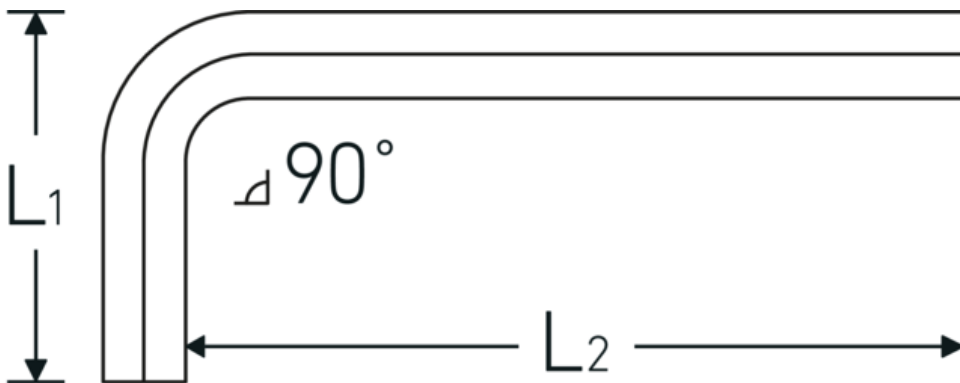

Hex key L-wrench

10760a

Product no. **43553003**
 GTIN **4018754332267**
 Model **10760a 3/64**
WINKELSCHRAUBENDREHER
SECHSKANT

Label.

Hex key L-wrench screwdriver Hex drive 3/64 L.14mm x 45mm

Technical Drawing.

Technical Attributes.

Drive profile	hex
External hex drive (inch)	3/64
L1	14 mm
L2	45 mm

Logistics data.

Depth mm (IFS)	41
Width mm (IFS)	12
Height mm (IFS)	1
Length (packed, mm)	170
Width (packed, mm)	60
Height (packed, mm)	2
Volume (packed, dm ³)	0.0204 dm ³
Product no.	43553003
Weight (gross, kg)	0,010

Weight PAP (kg)	0,000
Weight PVC (kg)	0,004
GTIN	4018754332267
Country of origin	GERMANY
Region of origin	Nordrhein-Westfalen
WEEE/ElektroG	nicht ear-pflichtig
Customs tariff no.	82054000
Packing standard	10
Weight	1 g