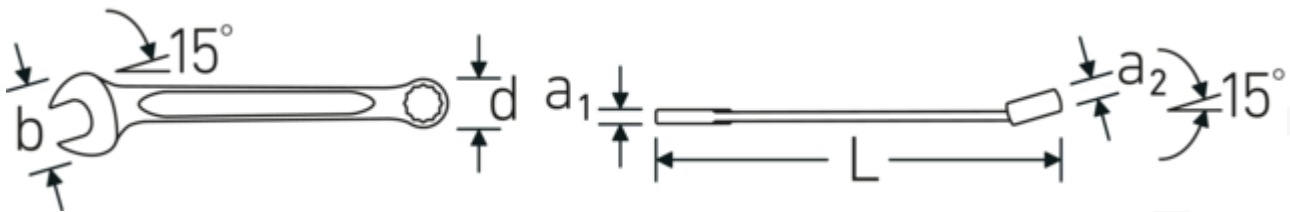

Combination wrench OPEN BOX, inch

OPEN BOX 13a

Product no. **40482020**
GTIN **4018754020119**
Model **OPEN BOX 13a 5/16**

Label. Combination wrench Wrench size 5/16 " L.115mm

Technical Drawing.

Technical Attributes.

a1	4,2 mm
a2	7 mm
Width mm (b)	18 mm
d	12,4 mm
DIN	DIN 3113 Form A / ISO 7738 Form A
Length mm (L)	115 mm
Jaw angle	15 °
Ring position	15 °
Wrench width 1 [inch]	5/16 "
Wrench width s 2 [inch]	5/16 "

Logistics data.