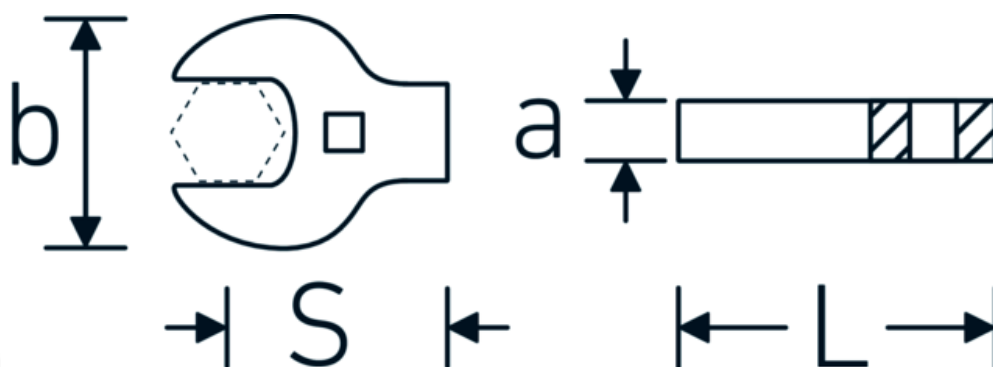

CROW-FOOT wrench heavy-duty, inch
540a HD

Product no. **02501024**
GTIN **4018754285709**
Model **540A HD SW 3/8**

Label. 3/8 " CROW-FOOT wrench heavy-duty Wrench size 3/8" L.39mm

Technical Drawing.

Technical Attributes.

a	11 mm
Internal square drive (inch)	3/8 "
Width mm (b)	26 mm

Logistics data.

Depth mm (IFS)	38
Width mm (IFS)	26
Height mm (IFS)	10

Length mm (L)	39 mm	Length (packed, mm)	40
S	24 mm	Width (packed, mm)	26
Wrench size [inch]	3/8 "	Height (packed, mm)	12
		Volume (packed, dm3)	0.01248 dm3
		Product no.	02501024
		Weight (gross, kg)	0,060
		Weight PAP (kg)	0,000
		Weight PVC (kg)	0,002
		GTIN	4018754285709
		Country of origin	GERMANY
		Region of origin	Nordrhein-Westfalen
		WEEE/ElektroG	nicht ear-pflichtig
		Customs tariff no.	82042000
		Packing standard	1
		Weight	56 g