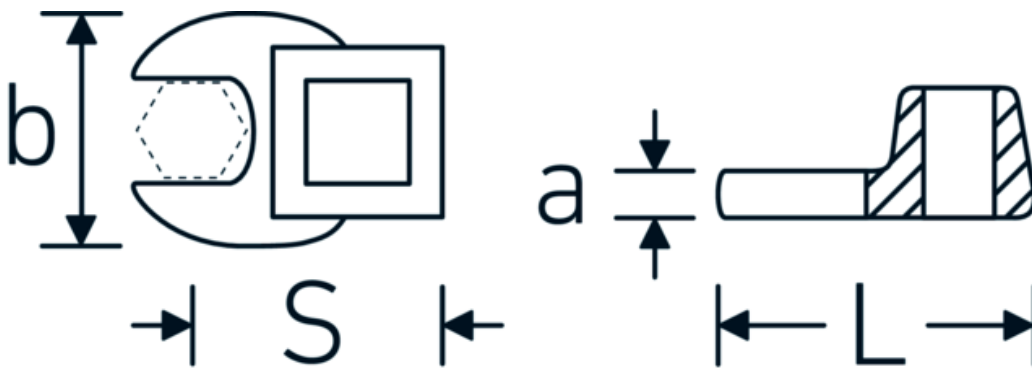

CROW-FOOT spanner

540

Product no. 01200008
GTIN 4018754149117
Model 540 8

Label. 1/4 " CROW-FOOT spanner Spanner size 8mm L.25,5mm

Features.

- Chrome Alloy Steel, chrome plated
- Caution! Modified settings on torque wrench

Technical Drawing.

Technical Attributes.

| | |
|------------------------------|---------|
| a | 6,3 mm |
| Internal square drive (inch) | 1/4 " |
| Width mm (b) | 19,8 mm |
| Length mm (L) | 25,5 mm |
| S | 14,6 mm |
| Width across flats [mm] | 8 mm |

Variants.

| Art. no. | Model no. (ERP) | Description | GTIN |
|----------|-----------------|----------------------------------------------------|---------------|
| 01200008 | 540 8 | 1/4 " CROW-FOOT spanner Spanner size 8mm L.25,5mm | 4018754149117 |
| 01200009 | 540 9 | 1/4 " CROW-FOOT spanner Spanner size 9mm L.25,5mm | 4018754149124 |
| 01200010 | 540 10 | 1/4 " CROW-FOOT spanner Spanner size 10mm L.25,5mm | 4018754149131 |
| 02200011 | 540 11 | 3/8 " CROW-FOOT spanner Spanner size 11mm L.32mm | 4018754149414 |
| 02200012 | 540 12 | 3/8 " CROW-FOOT spanner Spanner size 12mm L.34,3mm | 4018754003495 |
| 02200013 | 540 13 | 3/8 " CROW-FOOT spanner Spanner size 13mm L.34,3mm | 4018754003501 |
| 02200014 | 540 14 | 3/8 " CROW-FOOT spanner Spanner size 14mm L.37,7mm | 4018754003518 |
| 02200015 | 540 15 | 3/8 " CROW-FOOT spanner Spanner size 15mm L.37,7mm | 4018754003525 |
| 02200016 | 540 16 | 3/8 " CROW-FOOT spanner Spanner size 16mm L.37,7mm | 4018754003532 |
| 02200017 | 540 17 | 3/8 " CROW-FOOT spanner Spanner size 17mm L.42,5mm | 4018754003549 |
| 02200018 | 540 18 | 3/8 " CROW-FOOT spanner Spanner size 18mm L.42,5mm | 4018754003556 |
| 02200019 | 540 19 | 3/8 " CROW-FOOT spanner Spanner size 19mm L.42,5mm | 4018754003563 |
| 02200020 | 540 20 | 3/8 " CROW-FOOT spanner Spanner size 20mm L.42,4mm | 4018754141067 |
| 02200021 | 540 21 | 3/8 " CROW-FOOT spanner Spanner size 21mm L.44,5mm | 4018754003570 |