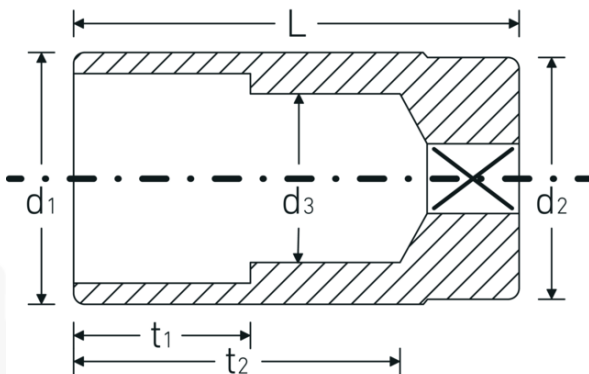

Socket

46a

Product no. **02420020**
GTIN **4018754127016**
Model **46 A 5/16**

Label. 3/8 " Socket Spanner size 5/16" L.54mm

- Features.**
- Long
 - ASME B 107.1, Fed. Spec. GGG-W-641, SAE AS 954-E
 - HPQ® heavy-duty steel, chrome-plated

Advantages.

Long

Technical Drawing.

Technical Attributes.

Drive profile bi-hex AS-Drive®

Logistics data.

Depth mm (IFS) 54

Internal square drive (inch)	3/8 "	Width mm (IFS)	17
d1	11,7 mm	Height mm (IFS)	17
d2	16,5 mm	Length (packed, mm)	120
d3	7 mm	Width (packed, mm)	80
Length mm (L)	54 mm	Height (packed, mm)	18
Spanner size [inch]	5/16 "	Volume (packed, dm3)	0.1728 dm3
t1	9 mm	Art. no.	02420020
t2	42,5 mm	Weight (gross, kg)	0,190
		Weight PAP (kg)	0,000
		Weight PVC (kg)	0,003
		GTIN	4018754127016
		Country of origin	GERMANY
		Region of origin	Nordrhein-Westfalen
		WEEE/ElektroG	nicht ear-pflichtig
		Customs tariff no.	82042000
		Packing standard	5
		Weight	35 g