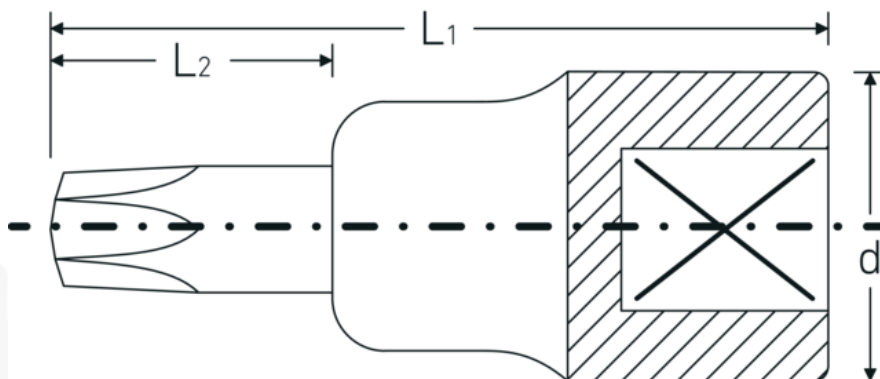

## Screwdriver socket

54TXB

Product no. **03110050**  
GTIN **4018754102044**  
Model **54 TXB T 50**

**Label.** 1/2 " Screwdriver socket L.55mm

- Features.**
- for inside TORX® screws, tamper proof
  - with hollow point (TORX® Tamper Resistant)
  - Chrome Alloy Steel, chrome plated

## Advantages.

For recessed TORX® screws

## Technical Drawing.

## Logistics data.

Depth mm (IFS)

55

<b>Internal square drive (inch)</b>	1/2 "	<b>Width mm (IFS)</b>	23
<b>d</b>	22,7 mm	<b>Height mm (IFS)</b>	23
<b>Size of output profile</b>	T50	<b>Length (packed, mm)</b>	100
<b>L1</b>	55 mm	<b>Width (packed, mm)</b>	100
<b>L2</b>	17 mm	<b>Height (packed, mm)</b>	23
		<b>Volume (packed, dm3)</b>	0.23 dm3
		<b>Art. no.</b>	03110050
		<b>Weight (gross, kg)</b>	0,435
		<b>Weight PAP (kg)</b>	0,000
		<b>Weight PVC (kg)</b>	0,006
		<b>GTIN</b>	4018754102044
		<b>Country of origin</b>	GERMANY
		<b>Region of origin</b>	Nordrhein-Westfalen
		<b>WEEE/ElektroG</b>	nicht ear-pflichtig
		<b>Customs tariff no.</b>	82042000
		<b>Packing standard</b>	5
		<b>Weight</b>	86 g