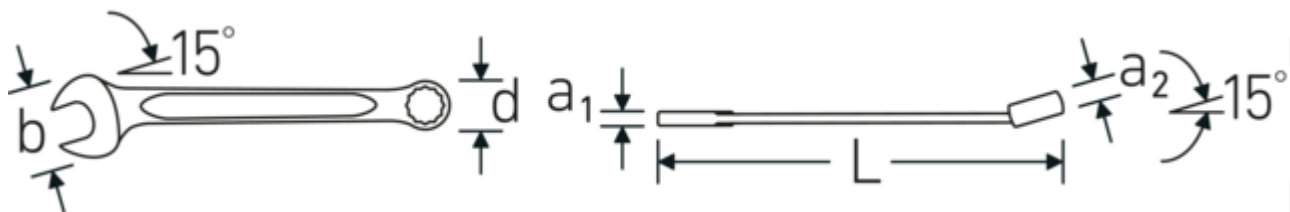

Technologies and features.

Double T-profile

Our combination and ring wrenches have an additional recess in the middle of the tool. Similar to the principle of a double T-beam, this provides a tremendous load capacity and maximum strength whilst reducing weight.

Offset Shaft Design

STAHLWILLE wrenches are reinforced between the jaw and shaft, as this is where the greatest forces are exerted. The special design strengthens the stress zones, thus reducing the risk of breakage to a minimum.

Technical Attributes.

a1	3,5 mm
a2	5,8 mm
Drive profile	bi-hex AS-Drive®
Width mm (b)	14,8 mm
d	9,2 mm
DIN	DIN 3113 Form A / ISO 7738 Form A
Length mm (L)	100 mm
Jaw angle	15 °
Wrench width 1 [mm]	5.5 mm
Ring position	15 °

Wrench width 2 [mm]	5.5 mm	GTIN	4018754019052
t	13 mm	Country of origin	GERMANY
		Region of origin	Nordrhein-Westfalen
		WEEE/ElektroG	nicht ear-pflichtig
		Customs tariff no.	82041100
		Packing standard	10
		Weight	15 g