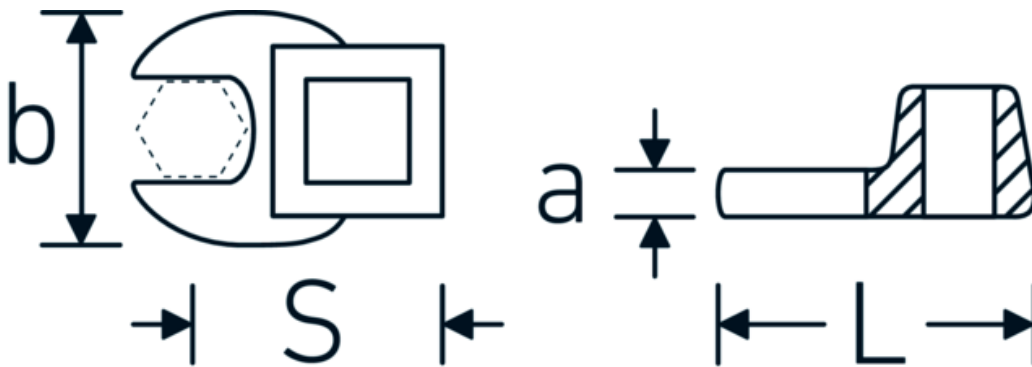

CROW-FOOT wrench, inch

540a

Product no. 01500024
GTIN 4018754173839
Model 540 A 3/8

Label.

1/4 " CROW-FOOT wrench Wrench size 3/8" L.25,5mm

Technical Drawing.

Technical Attributes.

a	6,3 mm
Internal square drive (inch)	1/4 "
Width mm (b)	19,8 mm
Length mm (L)	25,5 mm
S	14,6 mm
Wrench size [inch]	3/8 "

Logistics data.

Depth mm (IFS)	50
Width mm (IFS)	35
Height mm (IFS)	13
Length (packed, mm)	50
Width (packed, mm)	35
Height (packed, mm)	13
Volume (packed, dm3)	0.02275 dm3
Product no.	01500024
Weight (gross, kg)	0,017

Variants.

Product no.	Model no. (ERP)	Description	GTIN
01500024	540 A 3/8	1/4 " CROW-FOOT wrench Wrench size 3/8" L.25,5mm	4018754173839
02500028	540 A 7/16	3/8 " CROW-FOOT wrench Wrench size 7/16" L.32mm	4018754004621
02500032	540 A 1/2	3/8 " CROW-FOOT wrench Wrench size 1/2" L.34,3mm	4018754004638
02500034	540 A 9/16	3/8 " CROW-FOOT wrench Wrench size 9/16" L.37,7mm	4018754004645
02500036	540 A 5/8	3/8 " CROW-FOOT wrench Wrench size 5/8" L.37,7mm	4018754004652
02500038	540 A 11/16	3/8 " CROW-FOOT wrench Wrench size 11/16" L.42,5mm	4018754004669
02500040	540 A 3/4	3/8 " CROW-FOOT wrench Wrench size 3/4" L.42,5mm	4018754004676
02500042	540 A 13/16	3/8 " CROW-FOOT wrench Wrench size 13/16" L.42,3mm	4018754004683
02500044	540 A 7/8	3/8 " CROW-FOOT wrench Wrench size 7/8" L.44,5mm	4018754004690
02500048	540 A 1	3/8 " CROW-FOOT wrench Wrench size 1" L.47mm	4018754004706
02500050	540 A 1 1/16	3/8 " CROW-FOOT wrench Wrench size 1 1/16" L.47mm	4018754004713
02500052	540 A 1 1/8	3/8 " CROW-FOOT wrench Wrench size 1 1/8" L.50mm	4018754004720
02500054	540 A 1 3/16	3/8 " CROW-FOOT wrench Wrench size 1 3/16" L.50mm	4018754004737
02500056	540 A 1 1/4	3/8 " CROW-FOOT wrench Wrench size 1 1/4" L.53mm	4018754004744
02500058	540 A 1 5/16	3/8 " CROW-FOOT wrench Wrench size 1 5/16" L.53mm	4018754004751