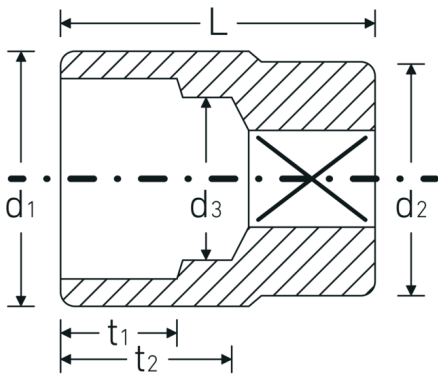

## Sockets 3/4", inch

55a

Product no. **05410048**  
GTIN **4018754009343**  
Model **55 A 1**

**Label.** 3/4 " Socket Wrench size 1" L.52mm

## Technical Drawing.

## Technical Attributes.

Drive profile	bi-hex AS-Drive®
Internal square drive (inch)	3/4 "
d1	37 mm
d2	38 mm
d3	24 mm
Length mm (L)	52 mm
Wrench size [inch]	1 "
t1	20 mm
t2	24,8 mm

## Logistics data.

Depth mm (IFS)	52
Width mm (IFS)	38
Height mm (IFS)	38
Length (packed, mm)	85
Width (packed, mm)	61
Height (packed, mm)	40
Volume (packed, dm3)	0.2074 dm3
Product no.	05410048
Weight (gross, kg)	0,508