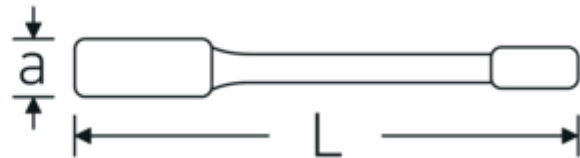

### Technical Drawing.

### Technical Attributes.

a	15 mm
Width mm (b)	42,5 mm
DIN	DIN 7444
Length mm (L)	160 mm
Wrench width 1 [mm]	26 mm

42050180	4205 180	Impact ring wrench Wrench size 180mm L.650mm	4018754024537
42050210	4205 210	Impact ring wrench Wrench size 210mm L.750mm	4018754024575