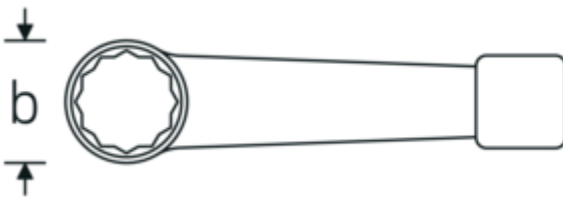

## Impact ring wrench, metric

**4205**

Product no. **42050026**  
GTIN **4018754024070**  
Model **4205 26**

**Label.** Impact ring wrench Wrench size 26mm L.160mm

### Technical Drawing.

### Technical Attributes.

a	15 mm
Width mm (b)	42,5 mm
DIN	DIN 7444
Length mm (L)	160 mm
Wrench width 1 [mm]	26 mm

### Logistics data.

Depth mm (IFS)	180
Width mm (IFS)	46
Height mm (IFS)	16
Length (packed, mm)	180
Width (packed, mm)	46
Height (packed, mm)	16
Volume (packed, dm <sup>3</sup> )	0.13248 dm <sup>3</sup>
Product no.	42050026
Weight (gross, kg)	0,200
Weight PAP (kg)	0,000
Weight PVC (kg)	0,006
GTIN	4018754024070
Country of origin	GERMANY