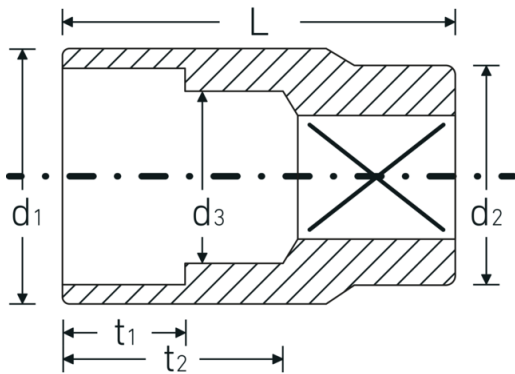

Sockets 1/2", inch

50a

Product no. **03410035**
GTIN **4018754007882**
Model **50 A 19/32**

Label.

1/2 " Socket Wrench size 19/32" L.38mm

Technical Drawing.

Technical Attributes.

Drive profile	bi-hex AS-Drive®
Internal square drive (inch)	1/2 "
d1	21,3 mm
d2	22,7 mm
d3	13,5 mm
Length mm (L)	38 mm
Wrench size [inch]	19/32 "
t1	13,5 mm
t2	20,1 mm

Logistics data.

Depth mm (IFS)	38
Width mm (IFS)	23
Height mm (IFS)	23
Length (packed, mm)	120
Width (packed, mm)	50
Height (packed, mm)	40
Volume (packed, dm3)	0.24 dm3
Product no.	03410035
Weight (gross, kg)	0,610