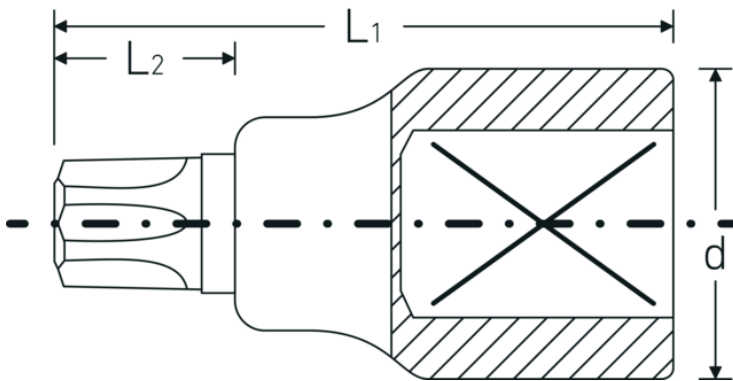

TORX® screwdriver sockets 3/4"

59TX

Product no. **05100090**
GTIN **4018754132201**
Model **59TX T 90**

Label. 3/4 " Screwdriver socket L.80mm

Technical Drawing.

Technical Attributes.

Drive profile	TORX®
Internal square drive (inch)	3/4 "
d	34,7 mm
Size of output profile	T90
L1	80 mm
L2	25 mm

Logistics data.

Depth mm (IFS)	80
Width mm (IFS)	35
Height mm (IFS)	35
Length (packed, mm)	80
Width (packed, mm)	35
Height (packed, mm)	35
Volume (packed, dm3)	0.098 dm3
Product no.	05100090
Weight (gross, kg)	0,331

Weight PAP (kg)	0,000
Weight PVC (kg)	0,003
GTIN	4018754132201
Country of origin	GERMANY
Region of origin	Nordrhein-Westfalen
WEEE/ElektroG	nicht ear-pflichtig
Customs tariff no.	82042000
Packing standard	1
Weight	331 g

Variants.

Product no.	Model no. (ERP)	Description	GTIN
05100060	59TX T 60	3/4 " Screwdriver socket L.80mm	4018754132171
05100070	59TX T 70	3/4 " Screwdriver socket L.80mm	4018754132188
05100080	59TX T 80	3/4 " Screwdriver socket L.80mm	4018754132195
05100090	59TX T 90	3/4 " Screwdriver socket L.80mm	4018754132201
05100100	59TX T100	3/4 " Screwdriver socket L.80mm	4018754132218