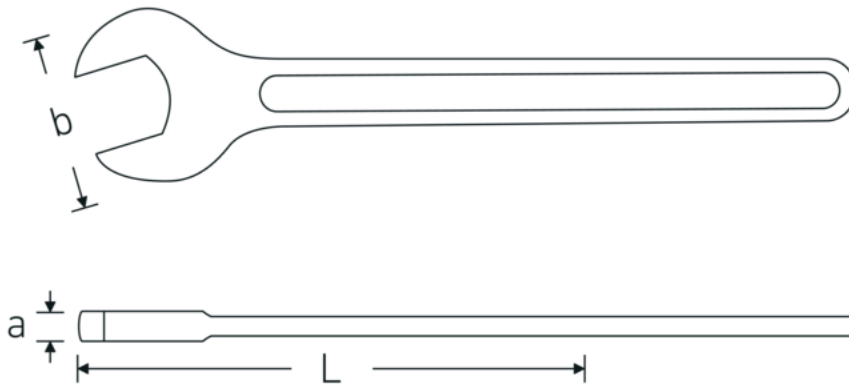

## Open-ended wrench, metric

**4004**

Product no. **40040700**  
GTIN **4018754018413**  
Model **4004 70**

**Label.** Open-ended wrench Wrench size 70mm L.572mm

### Technical Drawing.

### Technical Attributes.

<b>a</b>	20 mm
<b>Width mm (b)</b>	142 mm
<b>DIN</b>	DIN 894
<b>Length mm (L)</b>	572 mm
<b>Wrench width 1 [mm]</b>	70 mm

## Variants.

Product no.	Art. no. (ERP)	Description	GTIN
40040240	4004 24	Open-ended wrench Wrench size 24mm L.215mm	4018754018307
40040270	4004 27	Open-ended wrench Wrench size 27mm L.238mm	4018754018314
40040300	4004 30	Open-ended wrench Wrench size 30mm L.261mm	4018754018321
40040320	4004 32	Open-ended wrench Wrench size 32mm L.273mm	4018754018338
40040360	4004 36	Open-ended wrench Wrench size 36mm L.300mm	4018754018345
40040410	4004 41	Open-ended wrench Wrench size 41mm L.335mm	4018754018352
40040460	4004 46	Open-ended wrench Wrench size 46mm L.369mm	4018754018369
40040500	4004 50	Open-ended wrench Wrench size 50mm L.412mm	4018754018376
40040550	4004 55	Open-ended wrench Wrench size 55mm L.457mm	4018754018383
40040600	4004 60	Open-ended wrench Wrench size 60mm L.492mm	4018754018390
40040650	4004 65	Open-ended wrench Wrench size 65mm L.528mm	4018754018406
40040700	4004 70	Open-ended wrench Wrench size 70mm L.572mm	4018754018413
40040750	4004 75	Open-ended wrench Wrench size 75mm L.608mm	4018754018420
40040800	4004 80	Open-ended wrench Wrench size 80mm L.645mm	4018754018437
40040850	4004 85	Open-ended wrench Wrench size 85mm L.690mm	4018754018444