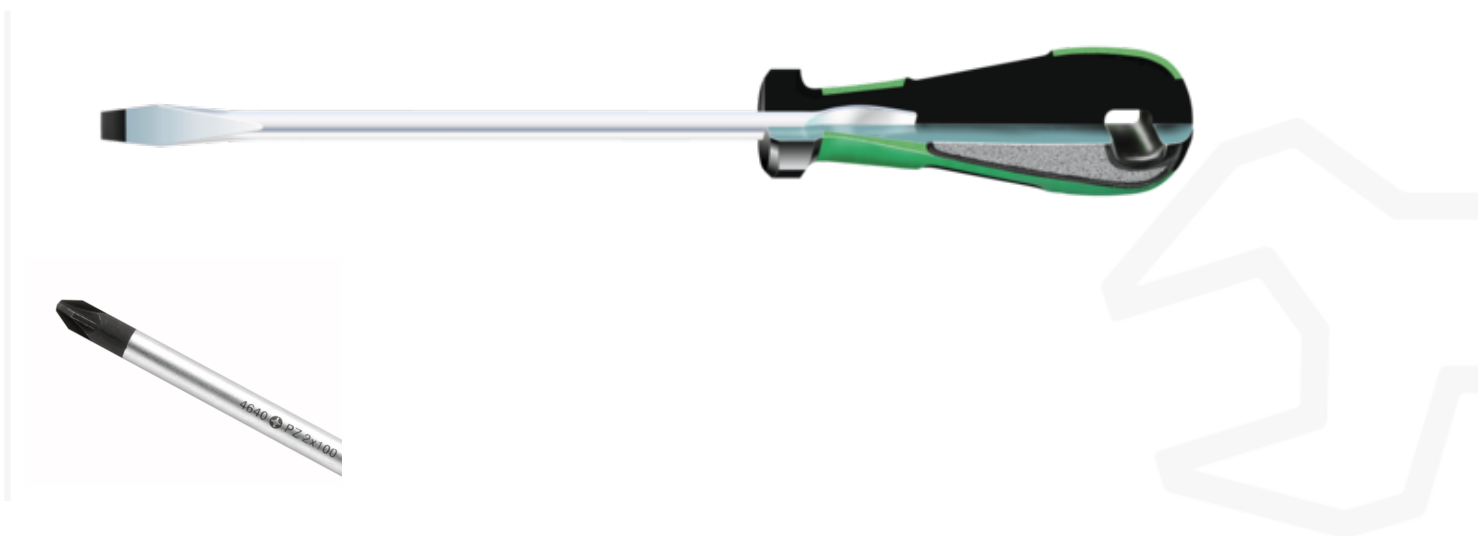

Reversible screwdriver set

4798

Product no. **96479803**
 GTIN **4018754330201**
 Model **4798 SATZ**
UMSTECKSCHRAUBENDREHER

Label.

Recessed screwdriver set No. 4798 12

Product highlights.

Technical Attributes.

Number of tools 12

Logistics data.

Depth mm (IFS) 204
 Width mm (IFS) 97
 Height mm (IFS) 50
 Length (packed, mm) 205
 Width (packed, mm) 98
 Height (packed, mm) 51
 Volume (packed, dm3) 1.02459 dm3
 Product no. 96479803