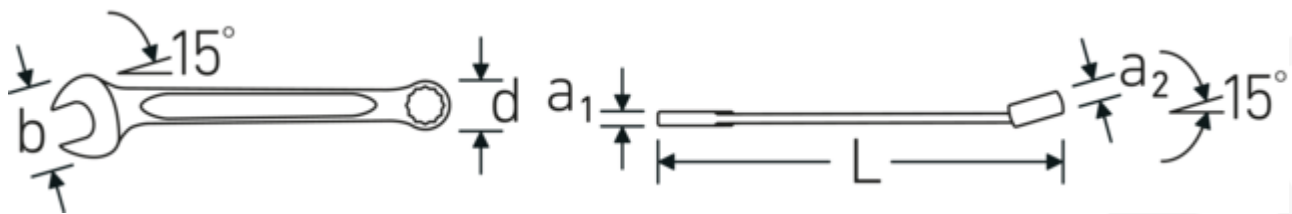

Technologies and features.

Double T-profile

Our combination and ring wrenches have an additional recess in the middle of the tool. Similar to the principle of a double T-beam, this provides a tremendous load capacity and maximum strength whilst reducing weight.

Offset Shaft Design

STAHLWILLE wrenches are reinforced between the jaw and shaft, as this is where the greatest forces are exerted. The special design strengthens the stress zones, thus reducing the risk of breakage to a minimum.

Technical Attributes.

a1	7 mm
a2	13 mm
Drive profile	bi-hex AS-Drive®
Width mm (b)	45 mm
d	29 mm
DIN	DIN 3113 Form A / ISO 7738 Form A
Length mm (L)	230 mm
Jaw angle	15 °
Wrench width 1 [mm]	20 mm
Ring position	15 °

Wrench width 2 [mm]	20 mm	GTIN	4018754018857
t	10 mm	Country of origin	GERMANY
		Region of origin	Nordrhein-Westfalen
		WEEE/ElektroG	nicht ear-pflichtig
		Customs tariff no.	82041100
		Packing standard	10
		Weight	176 g